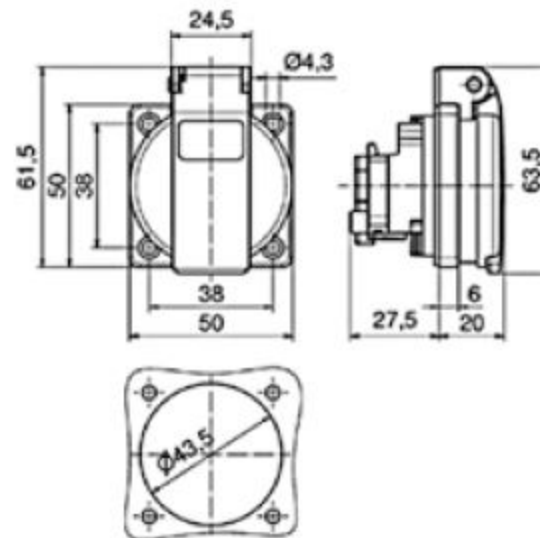

## Domestic Panel Mounting Socket Outlet

- Hinged lid and injected flange gasket
- Flange 50 x 50 mm
- Mounting dimension 38 x 38 mm
- Connection terminal in accordance with BGV A2
- Nickel plated contacts
- Protection degree IP54

Type F - German standard

71099

18 MB 102

Version	Colour	Order no.
QUICKCONNECT	blue	71099
QUICKCONNECT	grey	71100
QUICKCONNECT	black	71101
Screw terminal	blue	71094
Screw terminal	grey	71095
Screw terminal	black	71097

## Domestic Panel Mounting Socket Outlet

- Flange 75 x 75 mm
- Mounting dimension 60 x 60 mm
- Nickel plated contacts
- Protection degree IP54

Type F - German standard

71108

18 MB 107

Version	Colour	Order no.
QUICKCONNECT	blue	71108
QUICKCONNECT	grey	71109
QUICKCONNECT	black	71110
Screw terminal	blue	71105
Screw terminal	grey	71106
Screw terminal	black	71107