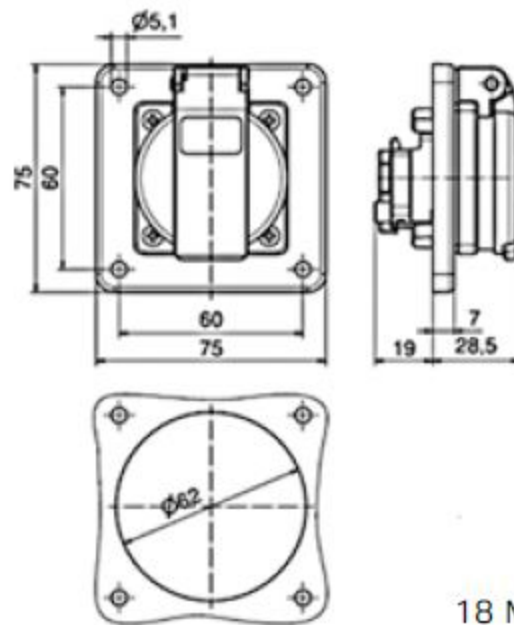

## Domestic Panel Mounting Socket Outlet

- Hinged lid and injected flange gasket
- Flange 50 x 50 mm
- Mounting dimension 38 x 38 mm
- Connection terminal in accordance with BGV A2
- Nickel plated contacts
- Protection degree IP54

Type F - German standard

71099

18 MB 102

Version	Colour	Order no.
QUICKCONNECT	blue	71099
QUICKCONNECT	grey	71100
QUICKCONNECT	black	71101
Screw terminal	blue	71094
Screw terminal	grey	71095
Screw terminal	black	71097

## Domestic Panel Mounting Socket Outlet

- Flange 75 x 75 mm
- Mounting dimension 60 x 60 mm
- Nickel plated contacts
- Protection degree IP54

Type F - German standard

71108

18 MB 107

Version	Colour	Order no.
QUICKCONNECT	blue	71108
QUICKCONNECT	grey	71109
QUICKCONNECT	black	71110
Screw terminal	blue	71105
Screw terminal	grey	71106
Screw terminal	black	71107