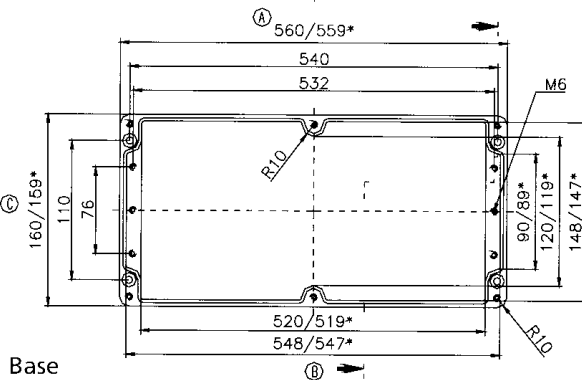

**02165609 00**

**External Dimensions: L560 x W160 x H91 mm**

**Standard Features**

- 10093135 00 M6x30 Stainless steel captive combo head lid screws.
- Non-Removable foamed-in Polyurethane gasket.

**Accessories**

Lid

\* = Conical form tapering downwards  
Free dimensions-tolerance to DIN 16901 - 130

Base

**02252612 00**

**External Dimensions: L 255 x W 250 x H 121 mm**

**Standard Features**

- 10093136 00 M6x35 Stainless steel captive comb head lid screws.
- Non-Removable foamed-in Polyurethane gasket.