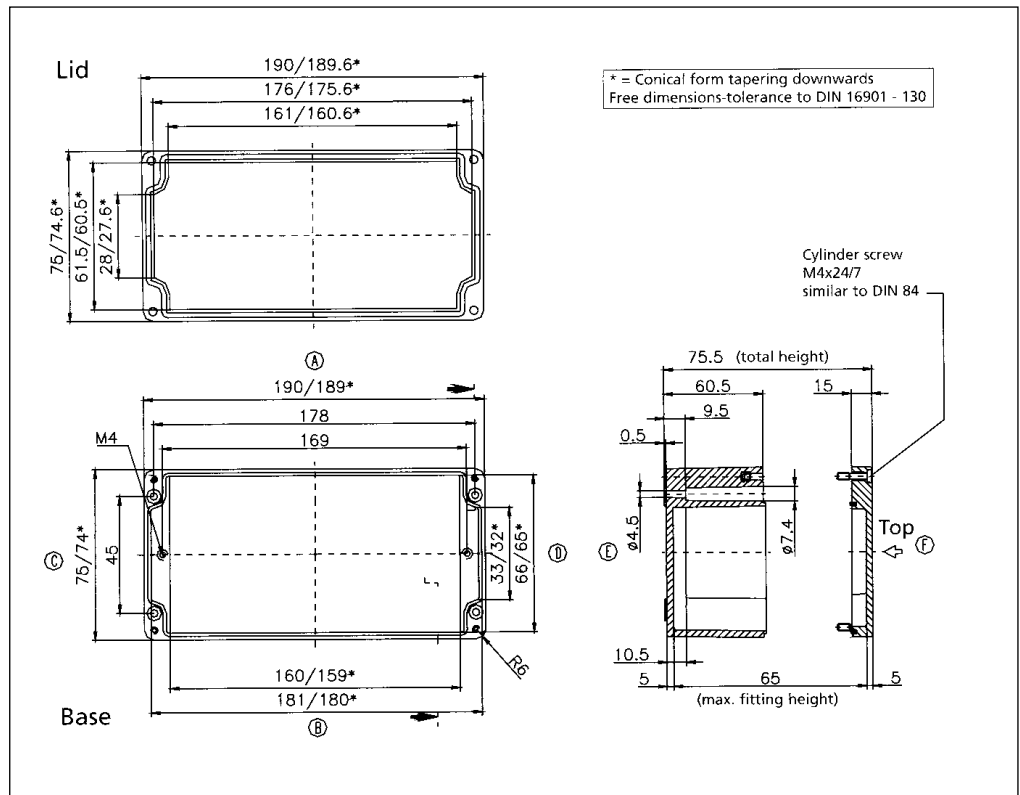

Dimensional Drawings

# Fiberglass Watertight

02081906 00

External Dimensions: L 190 x W 75 x H 56 mm

Page 1-9

Standard Features
<ul style="list-style-type: none"> <li>• 10093133 00 M4x24 Stainless steel captive combo head lid screws.</li> <li>• Non-Removable foamed-in Polyurethane gasket.</li> </ul>
Accessories
<ul style="list-style-type: none"> <li>• 10093041 00 Mounting Plate screws.</li> <li>• 10091002 00 Allen head lid screws.</li> <li>• 10052033 00 External Brackets.</li> <li>• 10061104 00 Terminal rail (TS 15).</li> <li>• 10089037 00 Mounting Plate.</li> <li>• 10082014 00 4mm Silicone gasket.</li> <li>• 10082023 00 3.5mm RFI Gasket (19.25" length).</li> </ul>

02081908 00

External Dimensions: L 190 x W 75 x H 75 mm

Page 1-9

Standard Features
<ul style="list-style-type: none"> <li>• 10093133 00 M4x24 Stainless steel captive combo head lid screws.</li> <li>• Non-Removable foamed-in Polyurethane gasket.</li> </ul>
Accessories
<ul style="list-style-type: none"> <li>• 10093041 00 Mounting Plate screws.</li> <li>• 10091002 00 Allen head lid screws.</li> <li>• 10052033 00 External Brackets.</li> <li>• 10061104 00 Terminal rail (TS 15).</li> <li>• 10089037 00 Mounting Plate.</li> <li>• 10082014 00 4mm Silicone gasket.</li> <li>• 10082023 00 3.5mm RFI Gasket (17.7" length).</li> </ul>