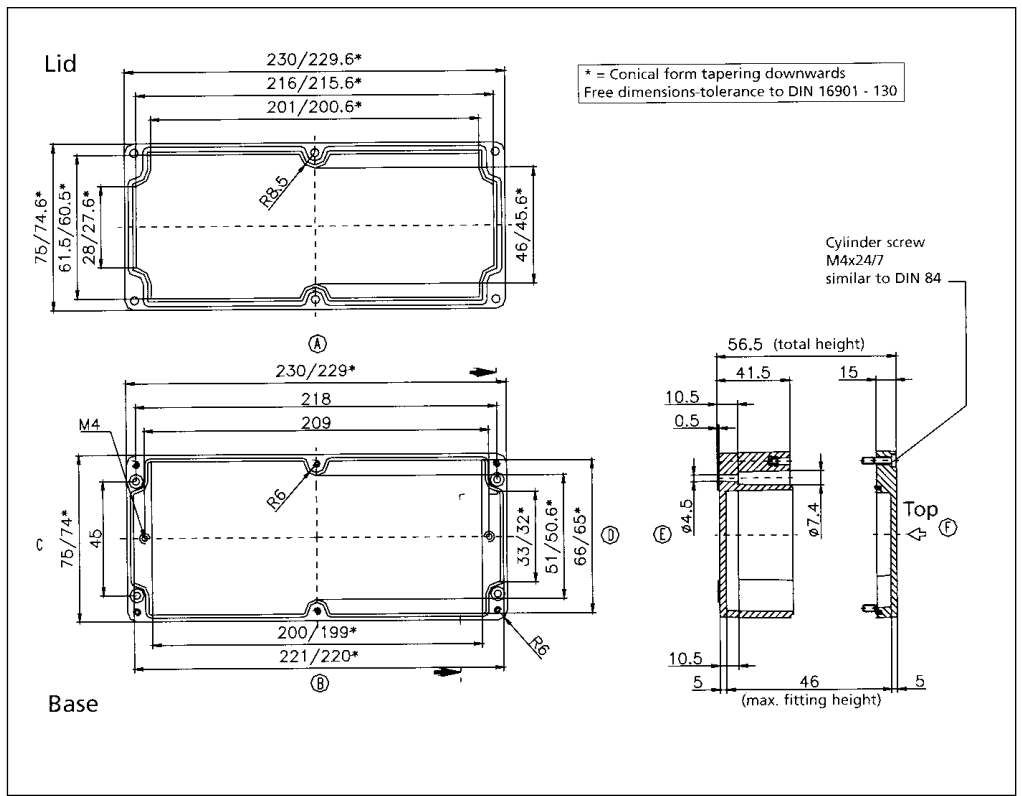

# Fiberglass Watertight

02081906 00

External Dimensions: L 190 x W 75 x H 56 mm

Page 1-9

Standard Features
<ul style="list-style-type: none"> <li>• 10093133 00 M4x24 Stainless steel captive combo head lid screws.</li> <li>• Non-Removable foamed-in Polyurethane gasket.</li> </ul>
Accessories
<ul style="list-style-type: none"> <li>• 10093041 00 Mounting Plate screws.</li> <li>• 10091002 00 Allen head lid screws.</li> <li>• 10052033 00 External Brackets.</li> <li>• 10061104 00 Terminal rail (TS 15).</li> <li>• 10089037 00 Mounting Plate.</li> <li>• 10082014 00 4mm Silicone gasket.</li> <li>• 10082023 00 3.5mm RFI Gasket (19.25" length).</li> </ul>

02081908 00

External Dimensions: L 190 x W 75 x H 75 mm

Page 1-9

Standard Features
<ul style="list-style-type: none"> <li>• 10093133 00 M4x24 Stainless steel captive combo head lid screws.</li> <li>• Non-Removable foamed-in Polyurethane gasket.</li> </ul>
Accessories
<ul style="list-style-type: none"> <li>• 10093041 00 Mounting Plate screws.</li> <li>• 10091002 00 Allen head lid screws.</li> <li>• 10052033 00 External Brackets.</li> <li>• 10061104 00 Terminal rail (TS 15).</li> <li>• 10089037 00 Mounting Plate.</li> <li>• 10082014 00 4mm Silicone gasket.</li> <li>• 10082023 00 3.5mm RFI Gasket (17.7" length).</li> </ul>

**02082306 00** External Dimensions: L 230 x W 75 x H 56 mm Page 1-9

Standard Features
<ul style="list-style-type: none"> <li>• 10093133 00 M4x24 Stainless steel captive combo head lid screws.</li> <li>• Non-Removable foamed-in Polyurethane gasket.</li> </ul>
Accessories
<ul style="list-style-type: none"> <li>• 10093041 00 Mounting Plate screws.</li> <li>• 10093092 00 Allen head lid screws.</li> <li>• 10052033 00 External Brackets.</li> <li>• 10061105 00 Terminal rail (TS 15).</li> <li>• 10082014 00 4mm Silicone gasket.</li> <li>• 10082023 00 3.5mm RFI Gasket (23.2" length).</li> </ul>