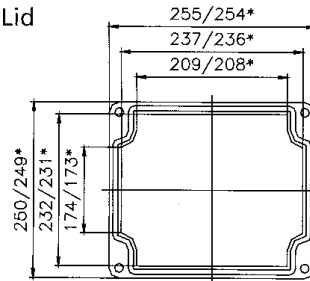

Accessories

- 10093058 00 Mounting Plate screws.
- 10093262 00 Allen head lid screws.
- 10052034 00 External Brackets.
- 10061414 00 Terminal rail (TS 32).
- 10061434 00 Terminal rail (TS 35).
- 10052101 00 External Hinges.
- 10050405 00 Ground Strip.
- 10089141 00 Mounting Plate.
- 10082015 00 5mm Silicone gasket.
- 10082024 00 4mm RFI Gasket (35.0" length).

Lid

* = Conical form tapering downwards
Free dimensions-tolerance to DIN 16901 - 130