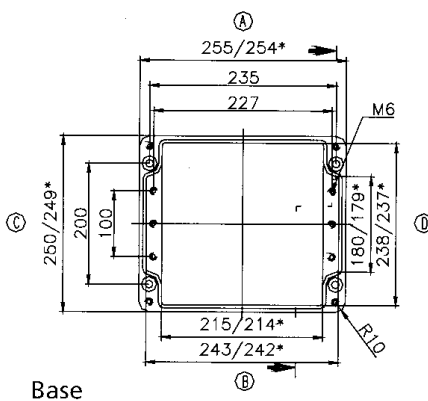

02165609 00

External Dimensions: L560 x W160 x H91 mm

Standard Features

- 10093135 00 M6x30 Stainless steel captive combo head lid screws.
- Non-Removable foamed-in Polyurethane gasket.

Accessories

- 10093058 00 Mounting Plate screws.
- 10093263 00 Allen head lid screws.
- 10052034 00 External Brackets.
- 10061406 00 Terminal rail (TS 32).
- 10061426 00 Terminal rail (TS 35).
- 10052101 00 External Hinges.
- 10050407 00 Ground Strip.
- 10089109 00 Mounting Plate.
- 10082015 00 5mm Silicone gasket.
- 10082024 00 4mm RFI Gasket (54.7" length).

Lid

* = Conical form tapering downwards
Free dimensions-tolerance to DIN 16901 - 130

Base

02252612 00

External Dimensions: L 255 x W 250 x H 121 mm

Standard Features

- 10093136 00 M6x35 Stainless steel captive comb head lid screws.
- Non-Removable foamed-in Polyurethane gasket.

Accessories

- 10093058 00 Mounting Plate screws.
- 10093262 00 Allen head lid screws.
- 10052034 00 External Brackets.
- 10061414 00 Terminal rail (TS 32).
- 10061434 00 Terminal rail (TS 35).
- 10052101 00 External Hinges.
- 10050405 00 Ground Strip.
- 10089141 00 Mounting Plate.
- 10082015 00 5mm Silicone gasket.
- 10082024 00 4mm RFI Gasket (35.0" length).

Lid

* = Conical form tapering downwards
Free dimensions-tolerance to DIN 16901 - 130

Base