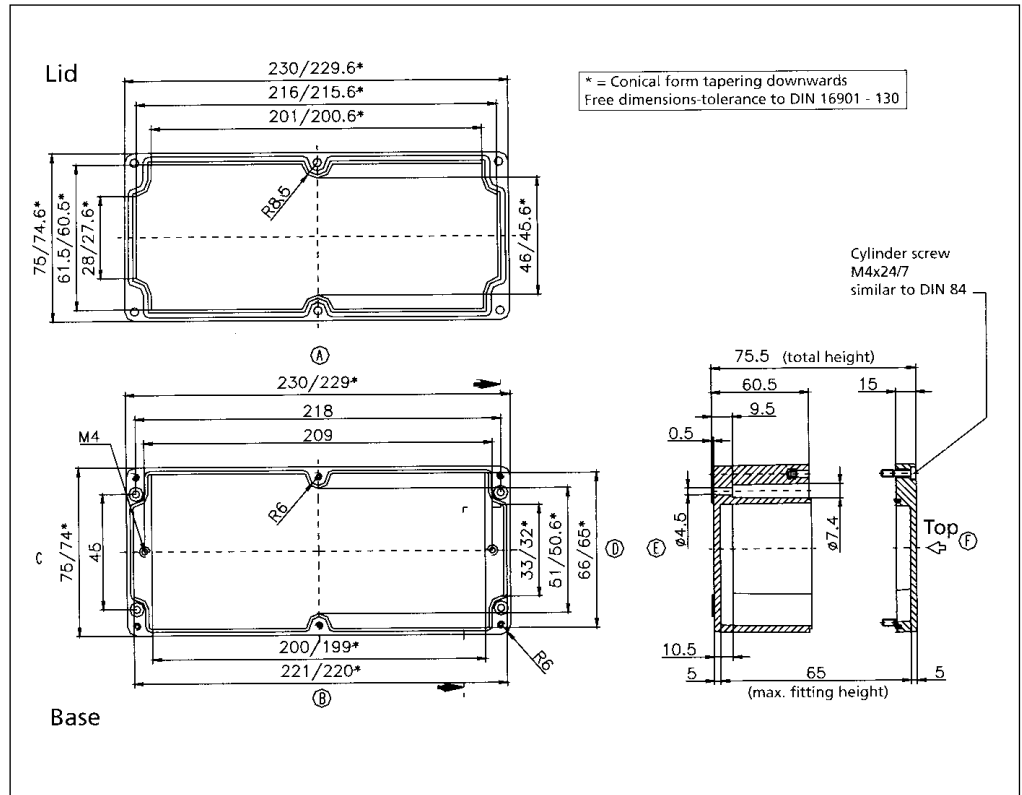

02082308 00 External Dimensions: L 230 x W 75 x H 75 mm Page 1-9

Standard Features
• 10093133 00 M4x24 Stainless steel captive combo head lid screws.   • Non-Removable foamed-in Polyurethane gasket.
Accessories
• 10093041 00 Mounting Plate screws.   • 10093092 00 Allen head lid screws.   • 10052033 00 External Brackets.   • 10061105 00 Terminal rail (TS 15).   • 10082014 00 4mm Silicone gasket.   • 10082023 00 3.5mm RFI Gasket (23.2" length).