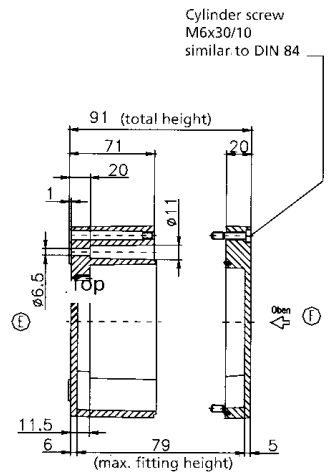

# Fiberglass Watertight

02162609 00

External Dimensions: L 260 x W 160 x H 91 mm

Page 1-9

Standard Features
<ul style="list-style-type: none"> <li>• 10093135 00 M6x30 Stainless steel captive combo head lid screws.</li> <li>• Non-Removable foamed-in Polyurethane gasket.</li> </ul>
Accessories
<ul style="list-style-type: none"> <li>• 10093058 00 Mounting Plate screws.</li> <li>• 10093263 00 Allen head lid screws.</li> <li>• 10052034 00 External Brackets.</li> <li>• 10061404 00 Terminal rail (TS 32).</li> <li>• 10061424 00 Terminal rail (TS 35).</li> <li>• 10052101 00 External Hinges.</li> <li>• 10050405 00 Ground Strip.</li> <li>• 10089107 00 Mounting Plate.</li> <li>• 10082015 00 5mm Silicone gasket.</li> <li>• 10082024 00 4mm RFI Gasket (29.1" length).</li> </ul>

**02165609 00**

**External Dimensions: L560 x W160 x H91 mm**

**Standard Features**

- 10093135 00 M6x30 Stainless steel captive combo head lid screws.
- Non-Removable foamed-in Polyurethane gasket.

**Accessories**

- 10093058 00 Mounting Plate screws.
- 10093263 00 Allen head lid screws.
- 10052034 00 External Brackets.
- 10061406 00 Terminal rail (TS 32).
- 10061426 00 Terminal rail (TS 35).
- 10052101 00 External Hinges.
- 10050407 00 Ground Strip.
- 10089109 00 Mounting Plate.
- 10082015 00 5mm Silicone gasket.
- 10082024 00 4mm RFI Gasket (54.7" length).

Lid

\* = Conical form tapering downwards  
Free dimensions-tolerance to DIN 16901 - 130

Base

**02252612 00**

**External Dimensions: L 255 x W 250 x H 121 mm**

**Standard Features**

- 10093136 00 M6x35 Stainless steel captive comb head lid screws.
- Non-Removable foamed-in Polyurethane gasket.