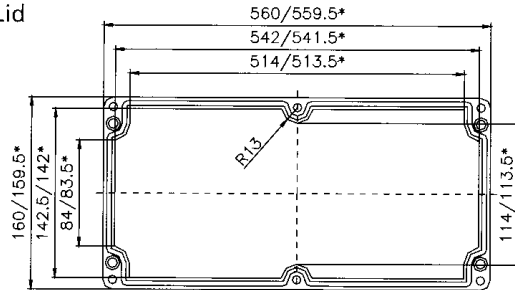

**02165609 00**

**External Dimensions: L560 x W160 x H91 mm**

**Standard Features**

- 10093135 00 M6x30 Stainless steel captive combo head lid screws.
- Non-Removable foamed-in Polyurethane gasket.

**Accessories**

Lid

\* = Conical form tapering downwards  
Free dimensions-tolerance to DIN 16901 - 130

Base

**02252612 00**

**External Dimensions: L 255 x W 250 x H 121 mm**

**Standard Features**

- 10093136 00 M6x35 Stainless steel captive comb head lid screws.
- Non-Removable foamed-in Polyurethane gasket.