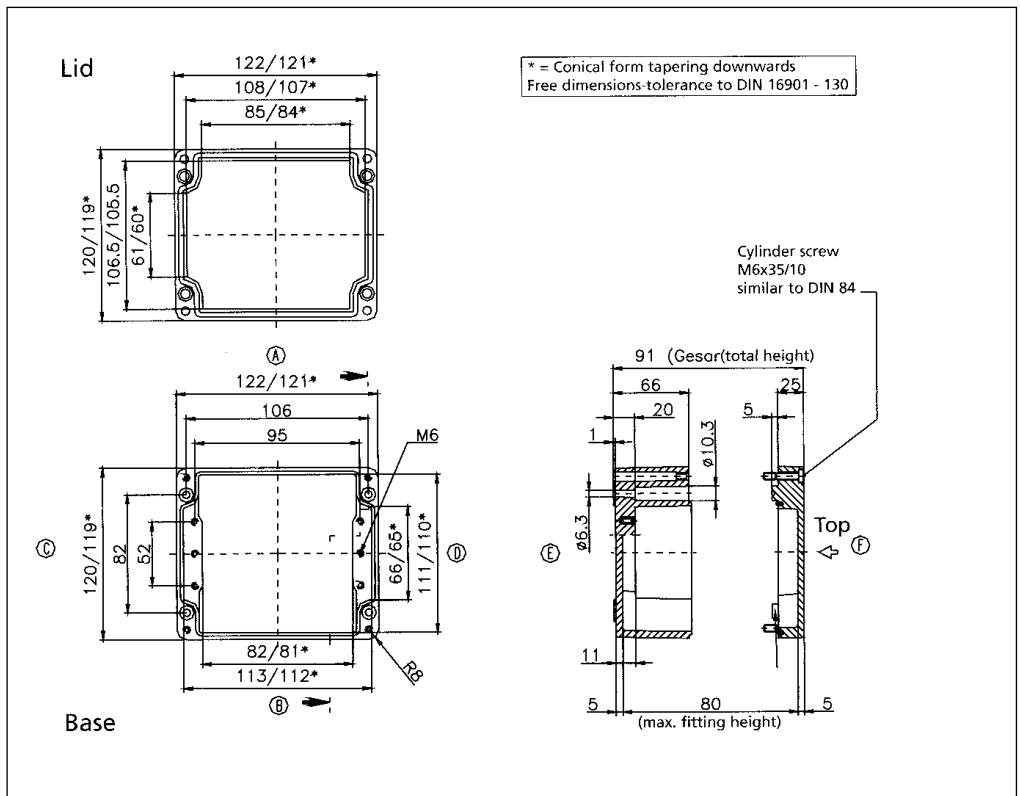

02121209 00

External Dimensions: L 122 x W 120 x H 91 mm

Page 1-9

Standard Features
• 10093136 00 M6x35 Stainless steel captive combo head lid screws.   • Non-Removable foamed-in Polyurethane gasket.
Accessories
• 10093058 00 Mounting Plate screws.   • 10093262 00 Allen head lid screws.   • 10052034 00 External Brackets.   • 10061401 00 Terminal rail (TS 32).   • 10061421 00 Terminal rail (TS 35).   • 10052101 00 External Hinges.   • 10050401 00 Ground Strip.   • 10089151 00 Mounting Plate.   • 10082014 00 4mm Silicone gasket.   • 10082023 00 3.5mm RFI Gasket (16.4" length).