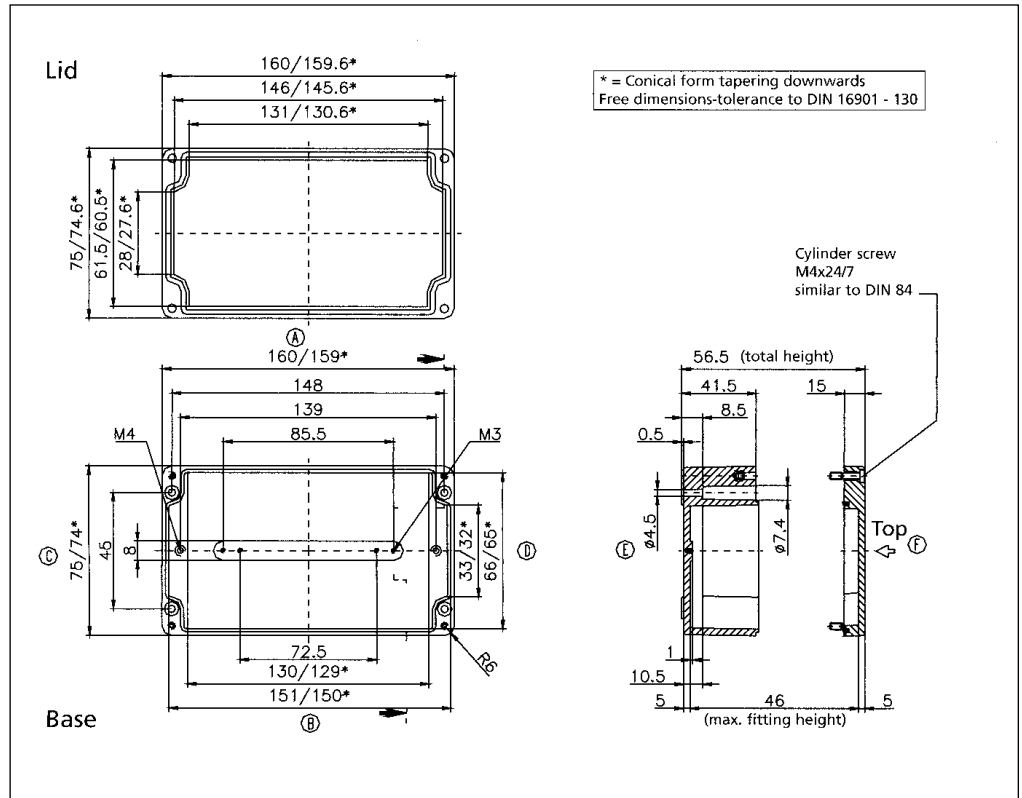

# Fiberglass Watertight

02081106 00

External Dimensions: L 110 x W 75 x H 56 mm

Page 1-9

Standard Features
<ul style="list-style-type: none"> <li>• 10093133 00 M4x24 Stainless steel captive combo head lid screws.</li> <li>• Non-Removable foamed-in Polyurethane gasket.</li> </ul>
Accessories
<ul style="list-style-type: none"> <li>• 10093041 00 Mounting Plate screws.</li> <li>• 10093092 00 Allen head lid screws.</li> <li>• 10052033 00 External Brackets.</li> <li>• 10061102 00 Terminal rail (TS 15).</li> <li>• 10089033 00 Mounting Plate.</li> <li>• 10082014 00 4mm Silicone gasket.</li> <li>• 10082023 00 3.5mm RFI Gasket (13.3" length).</li> </ul>

02081108 00

External Dimensions: L 110 x W 75 x H 75 mm

Page 1-9

Standard Features
<ul style="list-style-type: none"> <li>• 10093133 00 M4x24 Stainless steel captive combo head lid screws.</li> <li>• Non-Removable foamed-in Polyurethane gasket.</li> </ul>
Accessories
<ul style="list-style-type: none"> <li>• 10093041 00 Mounting Plate screws.</li> <li>• 10093092 00 Allen head lid screws.</li> <li>• 10052033 00 External Brackets.</li> <li>• 10061102 00 Terminal rail (TS 15).</li> <li>• 10089033 00 Mounting Plate.</li> <li>• 10082014 00 4mm Silicone gasket.</li> <li>• 10082023 00 3.5mm RFI Gasket (13.3" length).</li> </ul>

**02081606 00**

**External Dimensions: L 160 x W 75 x H 56 mm**

Standard Features
<ul style="list-style-type: none"> <li>• 10093133 00 M4x24 Stainless steel captive combo head lid screws.</li> <li>• Non-Removable foamed-in Polyurethane gasket.</li> </ul>
Accessories
<ul style="list-style-type: none"> <li>• 10093041 00 Mounting Plate screws.</li> <li>• 10093092 00 Allen head lid screws.</li> <li>• 10052033 00 External Brackets.</li> <li>• 10061103 00 Terminal rail (TS 15).</li> <li>• 10089035 00 Mounting Plate.</li> <li>• 10082014 00 4mm Silicone gasket.</li> <li>• 10082023 00 3.5mm RFI Gasket (16.4" length).</li> </ul>