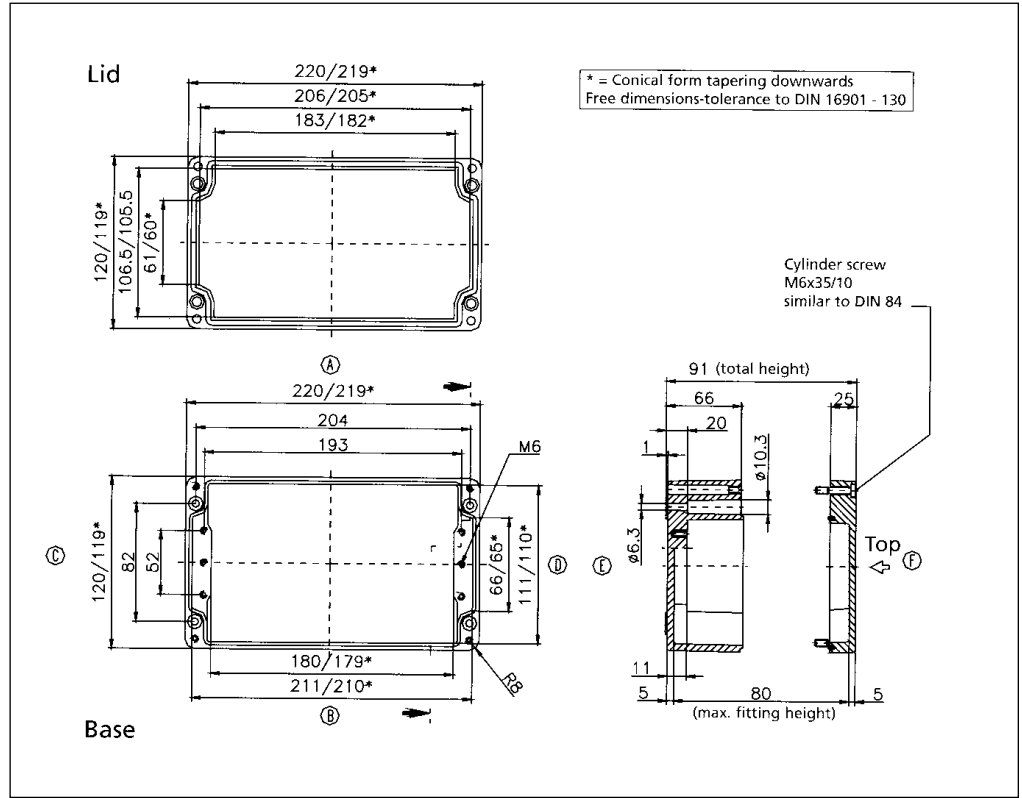

02122209 00

External Dimensions: L 220 x W 120 x H 91 mm

Standard Features
• 10093136 00 M6x35 Stainless steel captive combo head lid screws.   • Non-Removable foamed-in Polyurethane gasket.
Accessories
• 10093058 00 Mounting Plate screws.   • 10093262 00 Allen head lid screws.   • 10052034 00 External Brackets.   • 10061402 00 Terminal rail (TS 32).   • 10061422 00 Terminal rail (TS 35).   • 10052101 00 External Hinges.   • 10050402 00 Ground Strip.   • 10089152 00 Mounting Plate.   • 10082014 00 4mm Silicone gasket.   • 10082023 00 3.5mm RFI Gasket (23.6" length).