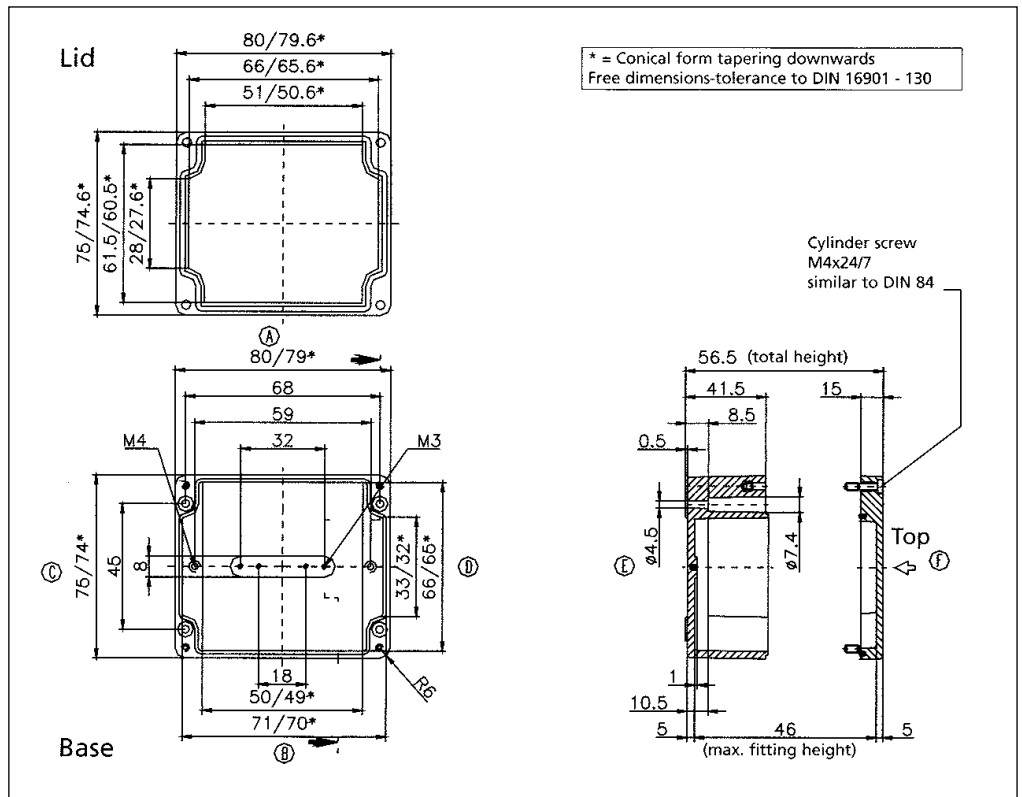

Standard Features
<ul style="list-style-type: none"> <li>• 10093131 00 M4x18 Stainless steel captive combo head lid screws.</li> <li>• Non-Removable foamed-in polyurethane gasket.</li> </ul>
Accessories
<ul style="list-style-type: none"> <li>• 10093041 00 Mounting Plate screws.</li> <li>• 10091001 00 Allen head lid screws.</li> </ul>

**02080806 00**

**External Dimensions: L 80 x W 75 x H 56 mm**

Standard Features
<ul style="list-style-type: none"> <li>• 10093132 00 M4x24 Stainless steel captive combo head lid screws.</li> <li>• Non-Removable foamed-in Polyurethane gasket.</li> </ul>
Accessories
<ul style="list-style-type: none"> <li>• 10093041 00 Mounting Plate screws.</li> <li>• 10093092 00 Allen head lid screws.</li> <li>• 10052033 00 External Brackets.</li> <li>• 10061101 00 Terminal rail (TS 15).</li> <li>• 10089031 00 Mounting Plate.</li> <li>• 10082014 00 4mm Silicon Gasket.</li> <li>• 10082023 00 RFI 3.5mm Gasket (10.6" length).</li> </ul>

**02080808 00**

**External Dimensions: L 80 x W 75 x H 75 mm**

Standard Features
<ul style="list-style-type: none"> <li>• 10093131 00 M4x18 Stainless steel captive combo head lid screws.</li> <li>• Non-Removable foamed-in Polyurethane gasket.</li> </ul>
Accessories
<ul style="list-style-type: none"> <li>• 10093041 00 Mounting Plate screws.</li> <li>• 10093092 00 Allen head lid screws.</li> <li>• 10052033 00 External Brackets.</li> <li>• 10061101 00 Terminal rail (TS 15).</li> <li>• 10089031 00 Mounting Plate.</li> <li>• 10082014 00 4mm Silicone gasket.</li> <li>• 10082023 00 3.5mm RFI Gasket (13.3" length).</li> </ul>