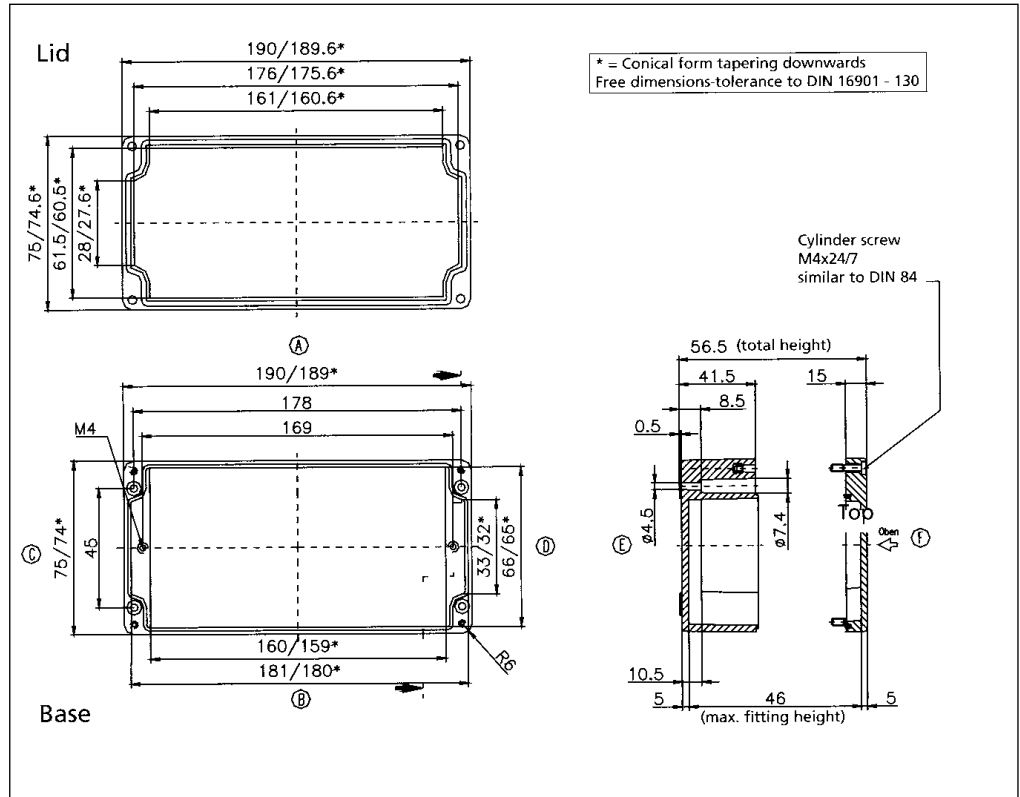

**02081608 00**

**External Dimensions: L 160 x W 75 x H 75 mm**

Standard Features
<ul style="list-style-type: none"> <li>• 10093133 00 M4x24 Stainless steel captive combo head lid screws.</li> <li>• Non-Removable foamed-in Polyurethane gasket.</li> </ul>
Accessories
<ul style="list-style-type: none"> <li>• 10093041 00 Mounting Plate screws.</li> <li>• 10093092 00 Allen head lid screws.</li> <li>• 10052033 00 External Brackets.</li> <li>• 10061103 00 Terminal rail (TS 15).</li> <li>• 10089035 00 Mounting Plate.</li> <li>• 10082014 00 4mm Silicone gasket.</li> <li>• 10082023 00 3.5mm RFI Gasket (16.4" length).</li> </ul>

Dimensional Drawings

# Fiberglass Watertight

02081906 00

External Dimensions: L 190 x W 75 x H 56 mm

Page 1-9

Standard Features
<ul style="list-style-type: none"> <li>• 10093133 00 M4x24 Stainless steel captive combo head lid screws.</li> <li>• Non-Removable foamed-in Polyurethane gasket.</li> </ul>
Accessories
<ul style="list-style-type: none"> <li>• 10093041 00 Mounting Plate screws.</li> <li>• 10091002 00 Allen head lid screws.</li> <li>• 10052033 00 External Brackets.</li> <li>• 10061104 00 Terminal rail (TS 15).</li> <li>• 10089037 00 Mounting Plate.</li> <li>• 10082014 00 4mm Silicone gasket.</li> <li>• 10082023 00 3.5mm RFI Gasket (19.25" length).</li> </ul>