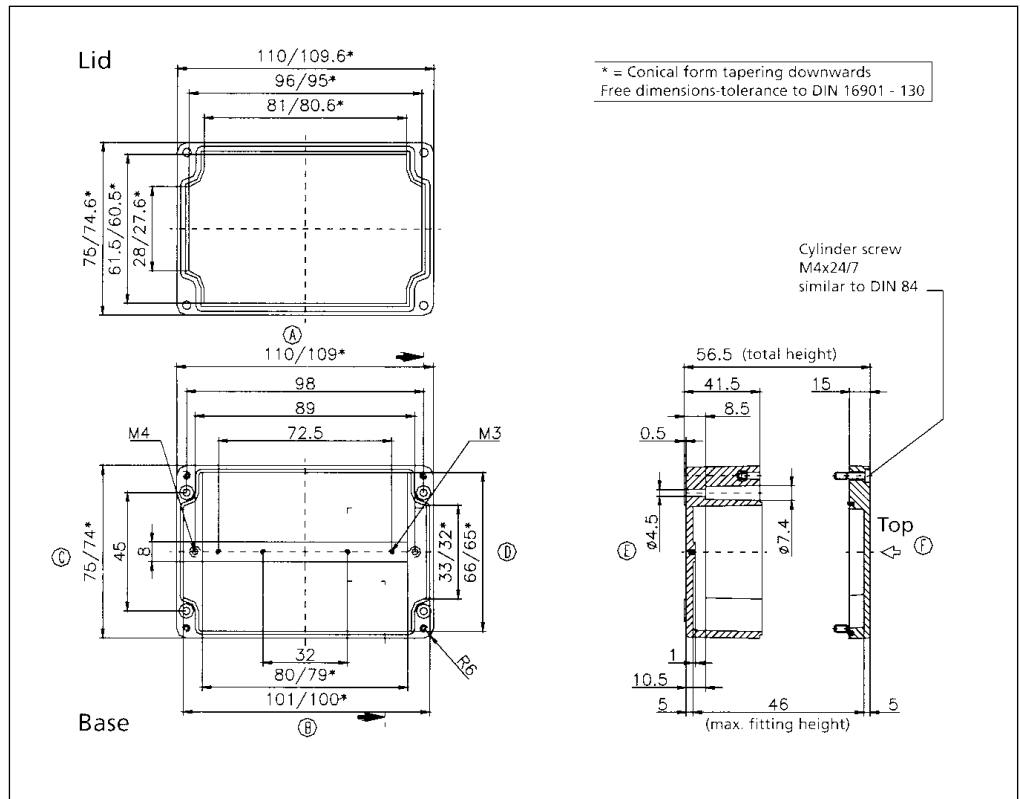

**02080808 00**

**External Dimensions: L 80 x W 75 x H 75 mm**

Standard Features
<ul style="list-style-type: none"> <li>• 10093131 00 M4x18 Stainless steel captive combo head lid screws.</li> <li>• Non-Removable foamed-in Polyurethane gasket.</li> </ul>
Accessories
<ul style="list-style-type: none"> <li>• 10093041 00 Mounting Plate screws.</li> <li>• 10093092 00 Allen head lid screws.</li> <li>• 10052033 00 External Brackets.</li> <li>• 10061101 00 Terminal rail (TS 15).</li> <li>• 10089031 00 Mounting Plate.</li> <li>• 10082014 00 4mm Silicone gasket.</li> <li>• 10082023 00 3.5mm RFI Gasket (13.3" length).</li> </ul>

Dimensional Drawings

# Fiberglass Watertight

02081106 00

External Dimensions: L 110 x W 75 x H 56 mm

Page 1-9

Standard Features
<ul style="list-style-type: none"> <li>• 10093133 00 M4x24 Stainless steel captive combo head lid screws.</li> <li>• Non-Removable foamed-in Polyurethane gasket.</li> </ul>
Accessories
<ul style="list-style-type: none"> <li>• 10093041 00 Mounting Plate screws.</li> <li>• 10093092 00 Allen head lid screws.</li> <li>• 10052033 00 External Brackets.</li> <li>• 10061102 00 Terminal rail (TS 15).</li> <li>• 10089033 00 Mounting Plate.</li> <li>• 10082014 00 4mm Silicone gasket.</li> <li>• 10082023 00 3.5mm RFI Gasket (13.3" length).</li> </ul>