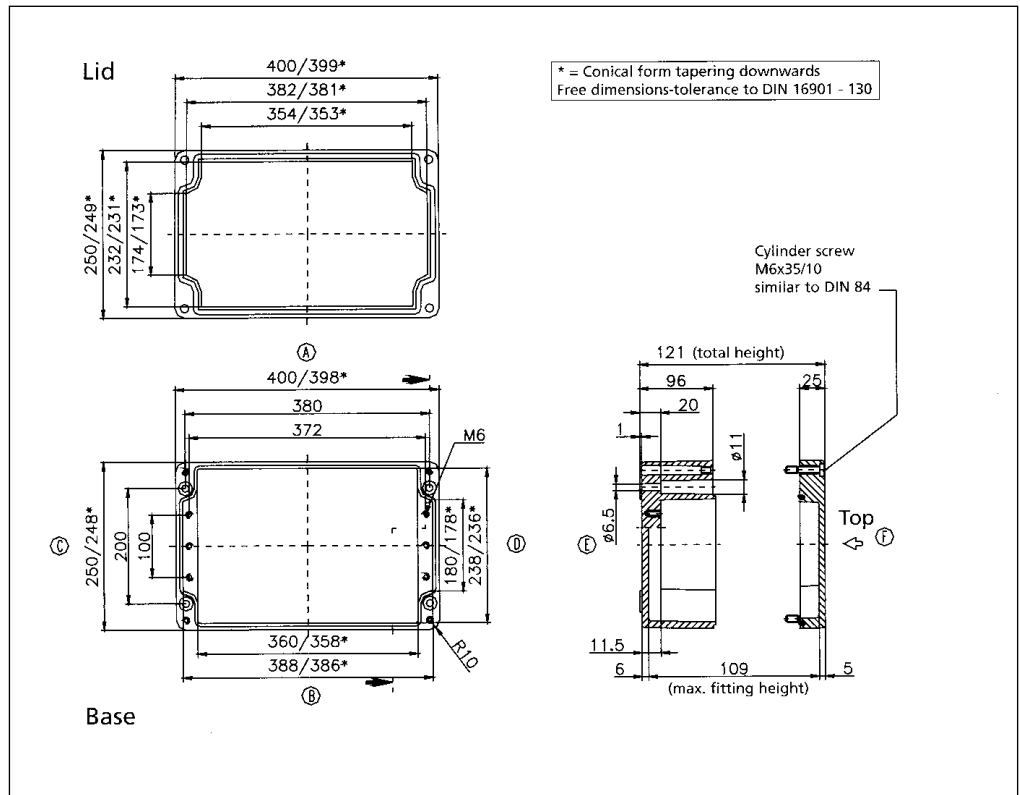

02254012 00

External Dimensions: L 400 x W 250 x H 121 mm

Page 1-9

Standard Features
• 10093136 00 M6x35 Stainless steel captive combo head lid screws.   • Non-Removable foamed-in Polyurethane gasket.
Accessories
• 10093058 00 Mounting Plate screws.   • 10093262 00 Allen head lid screws.   • 10052034 00 External Brackets.   • 10061407 00 Terminal rail (TS 32).   • 10061427 00 Terminal rail (TS 35).   • 10052101 00 External Hinges.   • 10050411 00 Ground Strip.   • 10089143 00 Mounting Plate.   • 10082015 00 5mm Silicone gasket.   • 10082024 00 4mm RFI Gasket (46.9° length).