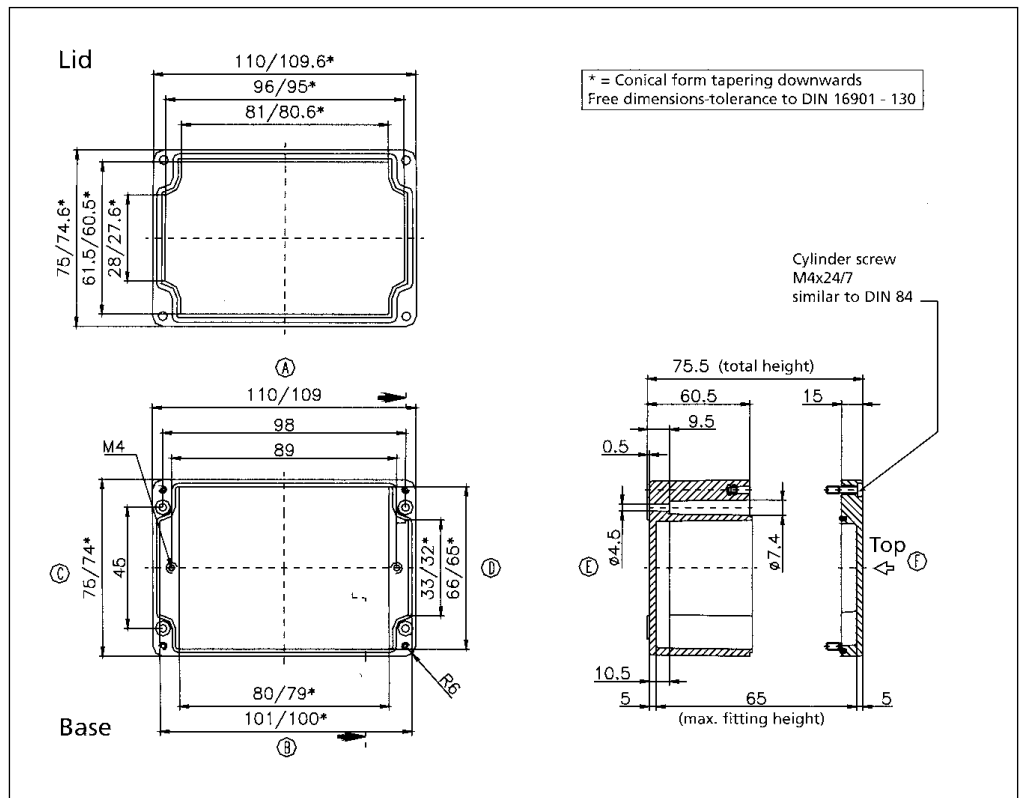

Dimensional Drawings

# Fiberglass Watertight

02081106 00

External Dimensions: L 110 x W 75 x H 56 mm

Page 1-9

Standard Features
<ul style="list-style-type: none"> <li>• 10093133 00 M4x24 Stainless steel captive combo head lid screws.</li> <li>• Non-Removable foamed-in Polyurethane gasket.</li> </ul>
Accessories
<ul style="list-style-type: none"> <li>• 10093041 00 Mounting Plate screws.</li> <li>• 10093092 00 Allen head lid screws.</li> <li>• 10052033 00 External Brackets.</li> <li>• 10061102 00 Terminal rail (TS 15).</li> <li>• 10089033 00 Mounting Plate.</li> <li>• 10082014 00 4mm Silicone gasket.</li> <li>• 10082023 00 3.5mm RFI Gasket (13.3" length).</li> </ul>

02081108 00

External Dimensions: L 110 x W 75 x H 75 mm

Page 1-9

Standard Features
<ul style="list-style-type: none"> <li>• 10093133 00 M4x24 Stainless steel captive combo head lid screws.</li> <li>• Non-Removable foamed-in Polyurethane gasket.</li> </ul>
Accessories
<ul style="list-style-type: none"> <li>• 10093041 00 Mounting Plate screws.</li> <li>• 10093092 00 Allen head lid screws.</li> <li>• 10052033 00 External Brackets.</li> <li>• 10061102 00 Terminal rail (TS 15).</li> <li>• 10089033 00 Mounting Plate.</li> <li>• 10082014 00 4mm Silicone gasket.</li> <li>• 10082023 00 3.5mm RFI Gasket (13.3" length).</li> </ul>