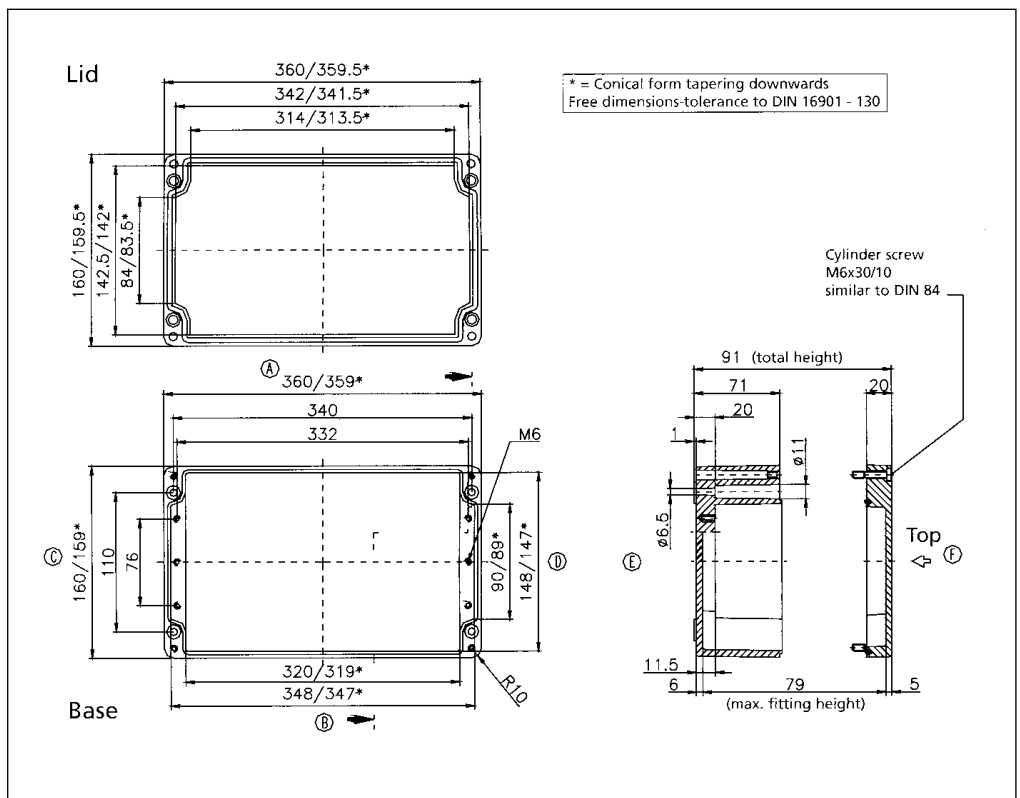

Dimensional Drawings

# Fiberglass Watertight

02162609 00

External Dimensions: L 260 x W 160 x H 91 mm

Page 1-9

Standard Features
<ul style="list-style-type: none"> <li>• 10093135 00 M6x30 Stainless steel captive combo head lid screws.</li> <li>• Non-Removable foamed-in Polyurethane gasket.</li> </ul>
Accessories
<ul style="list-style-type: none"> <li>• 10093058 00 Mounting Plate screws.</li> <li>• 10093263 00 Allen head lid screws.</li> <li>• 10052034 00 External Brackets.</li> <li>• 10061404 00 Terminal rail (TS 32).</li> <li>• 10061424 00 Terminal rail (TS 35).</li> <li>• 10052101 00 External Hinges.</li> <li>• 10050405 00 Ground Strip.</li> <li>• 10089107 00 Mounting Plate.</li> <li>• 10082015 00 5mm Silicone gasket.</li> <li>• 10082024 00 4mm RFI Gasket (29.1" length).</li> </ul>

**02165609 00**

**External Dimensions: L560 x W160 x H91 mm**

**Standard Features**

- 10093135 00 M6x30 Stainless steel captive combo head lid screws.
- Non-Removable foamed-in Polyurethane gasket.

**Accessories**