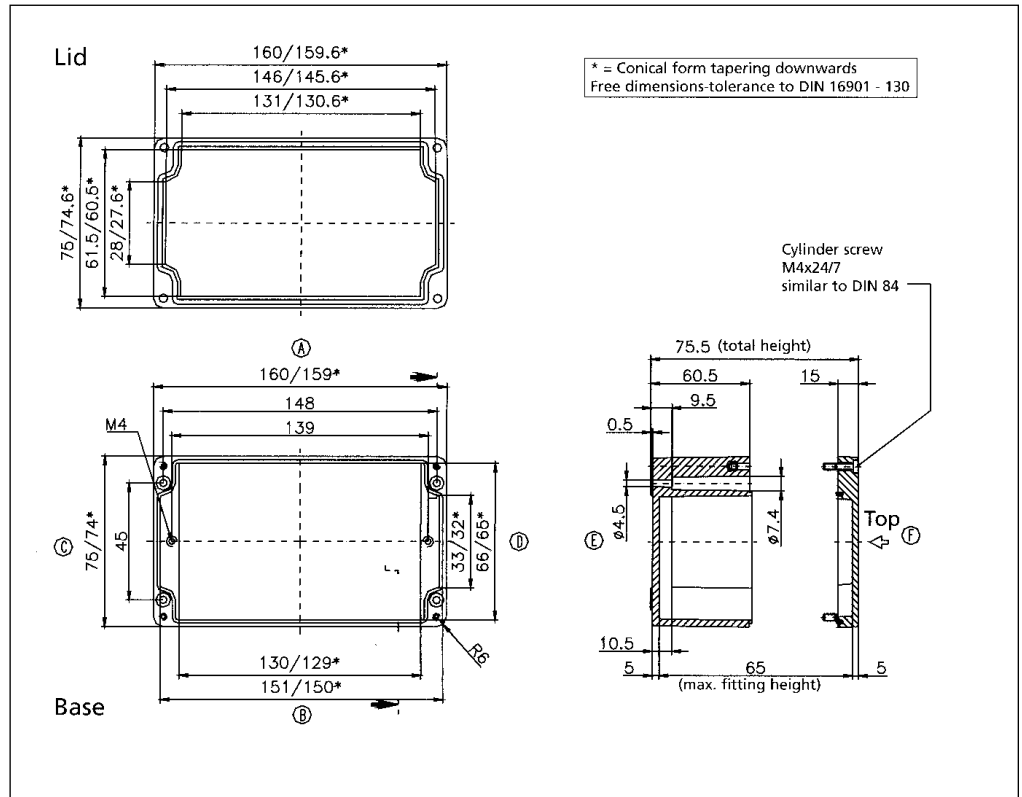

02081108 00

External Dimensions: L 110 x W 75 x H 75 mm

Page 1-9

Standard Features
<ul style="list-style-type: none"> <li>• 10093133 00 M4x24 Stainless steel captive combo head lid screws.</li> <li>• Non-Removable foamed-in Polyurethane gasket.</li> </ul>
Accessories
<ul style="list-style-type: none"> <li>• 10093041 00 Mounting Plate screws.</li> <li>• 10093092 00 Allen head lid screws.</li> <li>• 10052033 00 External Brackets.</li> <li>• 10061102 00 Terminal rail (TS 15).</li> <li>• 10089033 00 Mounting Plate.</li> <li>• 10082014 00 4mm Silicone gasket.</li> <li>• 10082023 00 3.5mm RFI Gasket (13.3" length).</li> </ul>

**02081606 00**

**External Dimensions: L 160 x W 75 x H 56 mm**

Standard Features
<ul style="list-style-type: none"> <li>• 10093133 00 M4x24 Stainless steel captive combo head lid screws.</li> <li>• Non-Removable foamed-in Polyurethane gasket.</li> </ul>
Accessories
<ul style="list-style-type: none"> <li>• 10093041 00 Mounting Plate screws.</li> <li>• 10093092 00 Allen head lid screws.</li> <li>• 10052033 00 External Brackets.</li> <li>• 10061103 00 Terminal rail (TS 15).</li> <li>• 10089035 00 Mounting Plate.</li> <li>• 10082014 00 4mm Silicone gasket.</li> <li>• 10082023 00 3.5mm RFI Gasket (16.4" length).</li> </ul>

**02081608 00**

**External Dimensions: L 160 x W 75 x H 75 mm**

Standard Features
<ul style="list-style-type: none"> <li>• 10093133 00 M4x24 Stainless steel captive combo head lid screws.</li> <li>• Non-Removable foamed-in Polyurethane gasket.</li> </ul>
Accessories
<ul style="list-style-type: none"> <li>• 10093041 00 Mounting Plate screws.</li> <li>• 10093092 00 Allen head lid screws.</li> <li>• 10052033 00 External Brackets.</li> <li>• 10061103 00 Terminal rail (TS 15).</li> <li>• 10089035 00 Mounting Plate.</li> <li>• 10082014 00 4mm Silicone gasket.</li> <li>• 10082023 00 3.5mm RFI Gasket (16.4" length).</li> </ul>