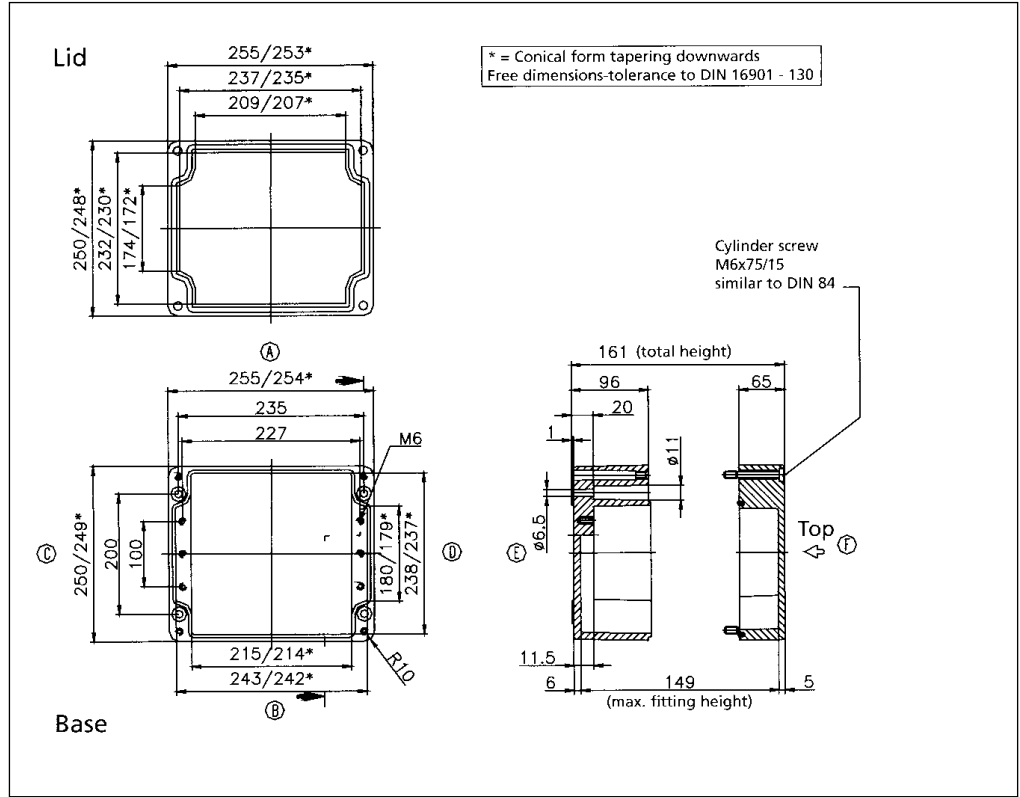

**02165609 00**

**External Dimensions: L560 x W160 x H91 mm**

**Standard Features**

- 10093135 00 M6x30 Stainless steel captive combo head lid screws.
- Non-Removable foamed-in Polyurethane gasket.

**Accessories**

Lid

\* = Conical form tapering downwards  
Free dimensions-tolerance to DIN 16901 - 130

Base

**02252612 00**

**External Dimensions: L 255 x W 250 x H 121 mm**

**Standard Features**

- 10093136 00 M6x35 Stainless steel captive comb head lid screws.
- Non-Removable foamed-in Polyurethane gasket.

# Fiberglass Watertight

02252616 00

External Dimensions: L 255 x W 250 x H 161 mm

Page 1-9

Standard Features
<ul style="list-style-type: none"> <li>• 10093070 00 M6x75 Stainless steel captive combo head lid screws.</li> <li>• Non-Removable foamed-in Polyurethane gasket .</li> </ul>
Accessories
<ul style="list-style-type: none"> <li>• 10093058 00 Mounting Plate screws.</li> <li>• 10091006 00 Allen head lid screws.</li> <li>• 10052034 00 External Brackets.</li> <li>• 10061414 00 Terminal rail (TS 32).</li> <li>• 10061434 00 Terminal rail (TS 35).</li> <li>• 10052101 00 External Hinges.</li> <li>• 10050405 00 Ground Strip.</li> <li>• 10089141 00 Mounting Plate.</li> <li>• 10082015 00 5mm Silicone gasket.</li> <li>• 10082024 00 4mm RFI Gasket (35.0° length).</li> </ul>