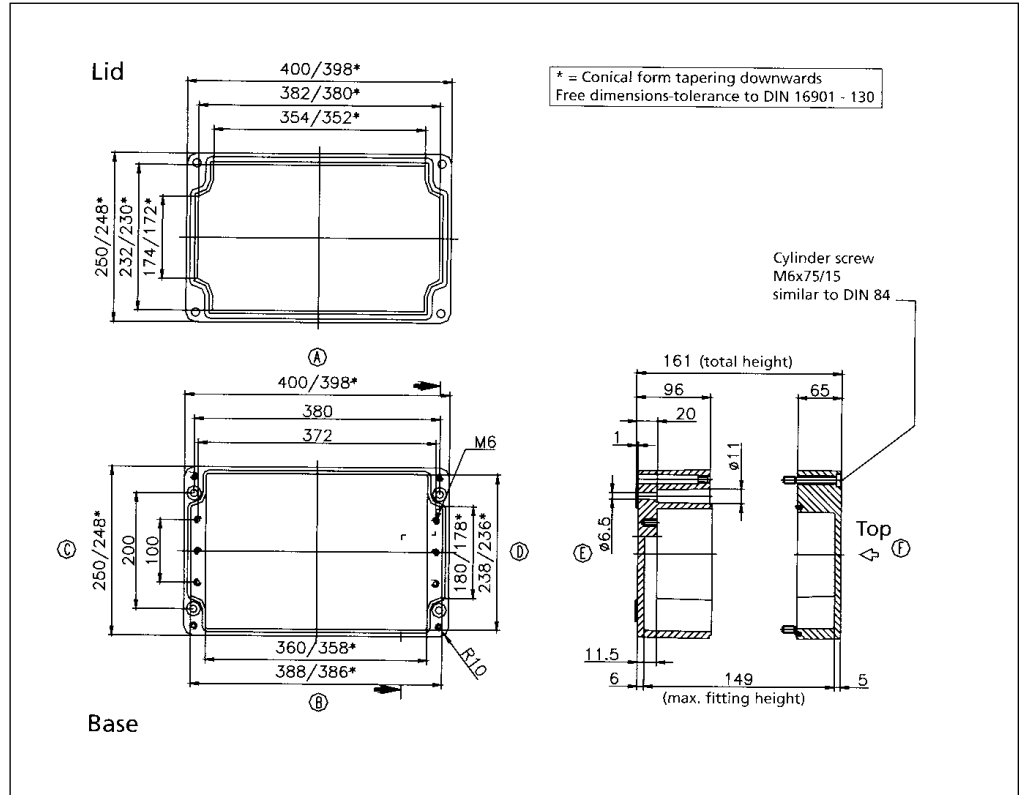

02254016 00

External Dimensions: L 400 x W 250 x H 161 mm

Page 1-9

Standard Features
• 10093070 00 M6x75 Stainless steel captive combo head lid screws.   • Non-Removable foamed-in Polyurethane gasket.
Accessories
• 10093058 00 Mounting Plate screws.   • 10091006 00 Allen head lid screws.   • 10052034 00 External Brackets.   • 10061407 00 Terminal rail (TS 32).   • 10061427 00 Terminal rail (TS 35).   • 10052101 00 External Hinges.   • 10050411 00 Ground Strip.   • 10089143 00 Mounting Plate.   • 10082015 00 5mm Silicone gasket.   • 10082024 00 4mm RFI Gasket (46.9" length).