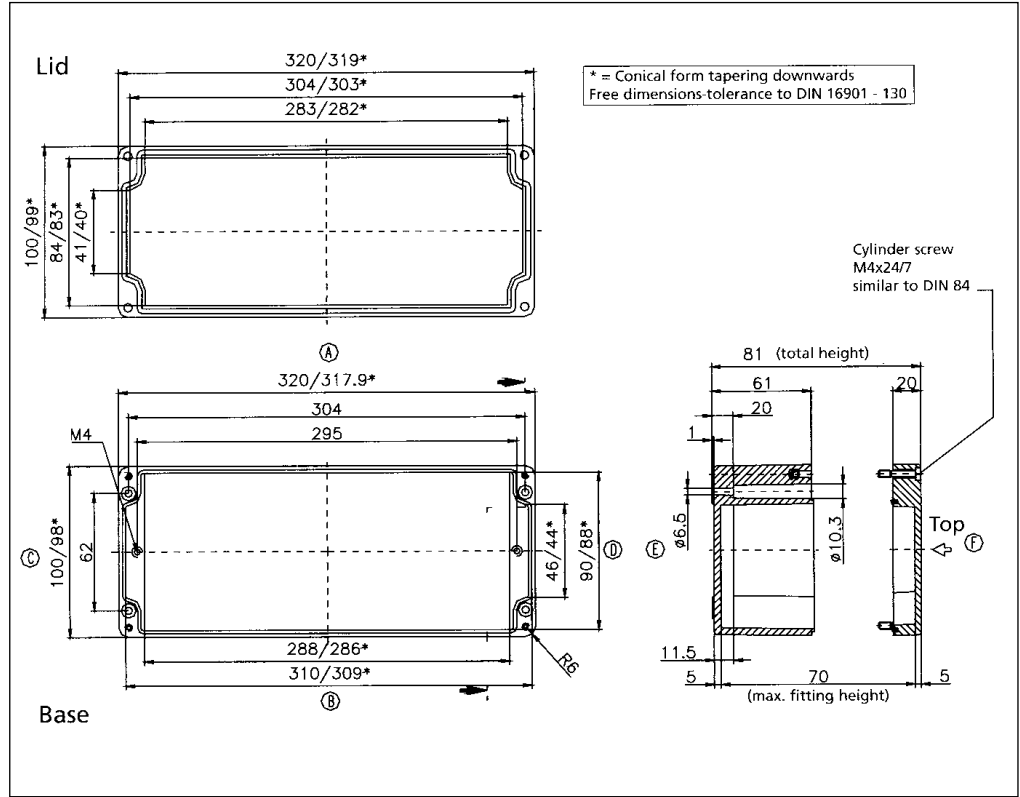

**02082308 00** External Dimensions: L 230 x W 75 x H 75 mm Page 1-9

Standard Features
<ul style="list-style-type: none"> <li>• 10093133 00 M4x24 Stainless steel captive combo head lid screws.</li> <li>• Non-Removable foamed-in Polyurethane gasket.</li> </ul>
Accessories
<ul style="list-style-type: none"> <li>• 10093041 00 Mounting Plate screws.</li> <li>• 10093092 00 Allen head lid screws.</li> <li>• 10052033 00 External Brackets.</li> <li>• 10061105 00 Terminal rail (TS 15).</li> <li>• 10082014 00 4mm Silicone gasket.</li> <li>• 10082023 00 3.5mm RFI Gasket (23.2" length).</li> </ul>

Dimensional Drawings

# Fiberglass Watertight

02103208 00

External Dimensions: L 320 x W 100 x H 81 mm

Page 1-9

Standard Features
<ul style="list-style-type: none"> <li>• 10093133 00 M4x24 Stainless steel captive combo head lid screws.</li> <li>• Non-Removable foamed-in Polyurethane gasket.</li> </ul>
Accessories
<ul style="list-style-type: none"> <li>• 10093041 00 Mounting Plate screws.</li> <li>• 10093261 00 Allen head lid screws.</li> <li>• 10052034 00 External Brackets.</li> <li>• 10061106 00 Terminal rail (TS 15).</li> <li>• 10052101 00 External Hinges.</li> <li>• 10011006 00 Mounting Plate.</li> <li>• 10082014 00 4mm Silicone gasket.</li> <li>• 10082023 00 3.5mm RFI Gasket (33.0" length).</li> </ul>