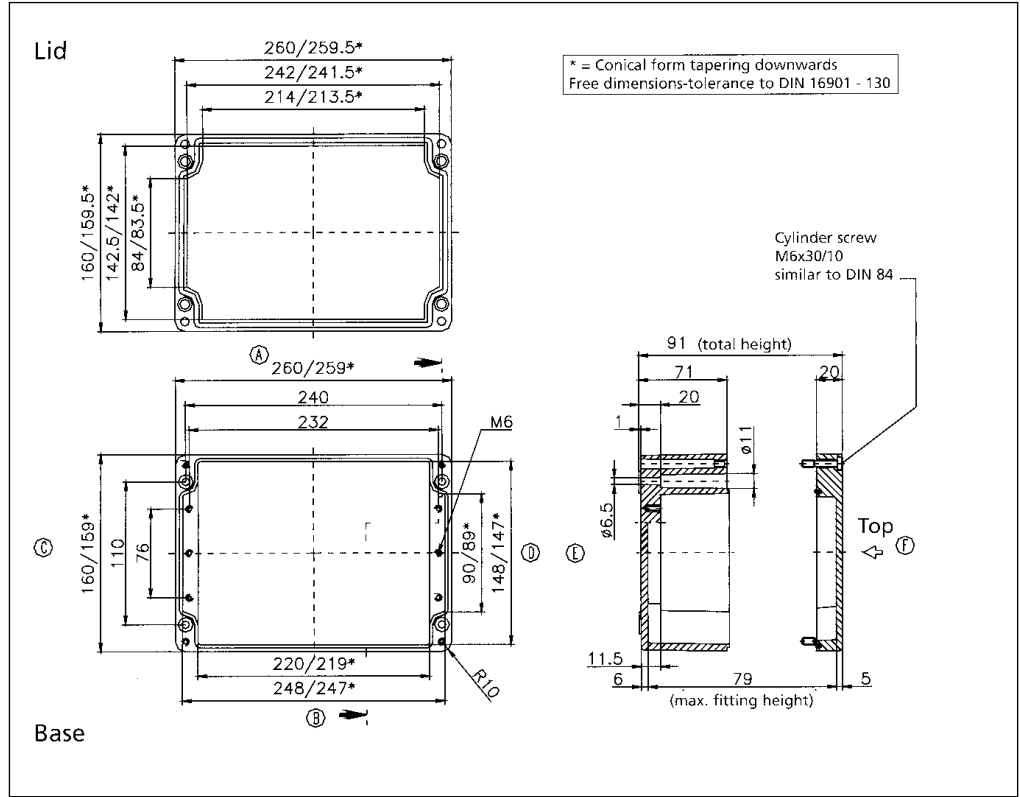

Dimensional Drawings

# Fiberglass Watertight

02162609 00

External Dimensions: L 260 x W 160 x H 91 mm

Page 1-9

Standard Features
<ul style="list-style-type: none"> <li>• 10093135 00 M6x30 Stainless steel captive combo head lid screws.</li> <li>• Non-Removable foamed-in Polyurethane gasket.</li> </ul>
Accessories
<ul style="list-style-type: none"> <li>• 10093058 00 Mounting Plate screws.</li> <li>• 10093263 00 Allen head lid screws.</li> <li>• 10052034 00 External Brackets.</li> <li>• 10061404 00 Terminal rail (TS 32).</li> <li>• 10061424 00 Terminal rail (TS 35).</li> <li>• 10052101 00 External Hinges.</li> <li>• 10050405 00 Ground Strip.</li> <li>• 10089107 00 Mounting Plate.</li> <li>• 10082015 00 5mm Silicone gasket.</li> <li>• 10082024 00 4mm RFI Gasket (29.1" length).</li> </ul>

**02165609 00**

**External Dimensions: L560 x W160 x H91 mm**

**Standard Features**

- 10093135 00 M6x30 Stainless steel captive combo head lid screws.
- Non-Removable foamed-in Polyurethane gasket.

**Accessories**