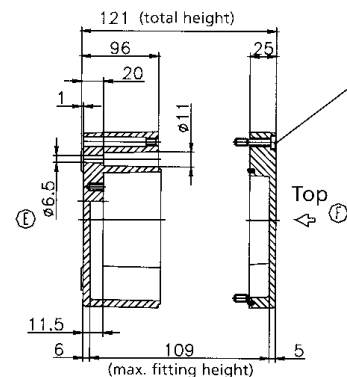

**02165609 00**

**External Dimensions: L560 x W160 x H91 mm**

**Standard Features**

- 10093135 00 M6x30 Stainless steel captive combo head lid screws.
- Non-Removable foamed-in Polyurethane gasket.

**Accessories**

Lid

\* = Conical form tapering downwards  
Free dimensions-tolerance to DIN 16901 - 130

Base

**02252612 00**

**External Dimensions: L 255 x W 250 x H 121 mm**

**Standard Features**

- 10093136 00 M6x35 Stainless steel captive comb head lid screws.
- Non-Removable foamed-in Polyurethane gasket.

Lid

\* = Conical form tapering downwards  
Free dimensions-tolerance to DIN 16901 - 130

Base

# Fiberglass Watertight

02252616 00

External Dimensions: L 255 x W 250 x H 161 mm

Page 1-9

Standard Features
<ul style="list-style-type: none"> <li>• 10093070 00 M6x75 Stainless steel captive combo head lid screws.</li> <li>• Non-Removable foamed-in Polyurethane gasket .</li> </ul>
Accessories
<ul style="list-style-type: none"> <li>• 10093058 00 Mounting Plate screws.</li> <li>• 10091006 00 Allen head lid screws.</li> <li>• 10052034 00 External Brackets.</li> <li>• 10061414 00 Terminal rail (TS 32).</li> <li>• 10061434 00 Terminal rail (TS 35).</li> <li>• 10052101 00 External Hinges.</li> <li>• 10050405 00 Ground Strip.</li> <li>• 10089141 00 Mounting Plate.</li> <li>• 10082015 00 5mm Silicone gasket.</li> <li>• 10082024 00 4mm RFI Gasket (35.0° length).</li> </ul>