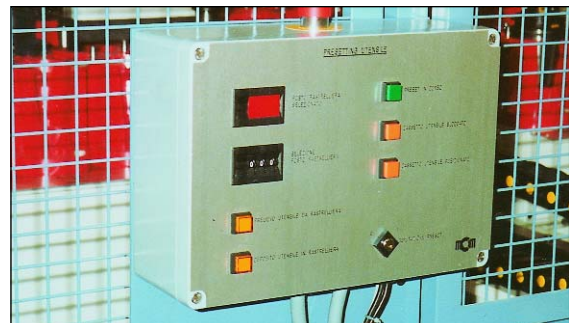

Rose+Bopla's fiberglass watertight enclosures are the enclosures to use when harsh environments are a problem. These enclosures are made of compression molded fiberglass, the

Fiberglass Watertight 02

best method for producing a strong, rugged enclosure which will withstand all conditions: weather, liquids, chemicals and harsh manufacturing environments. Rose+Bopla's fiberglass enclosures stand up to adverse weather conditions and most industrial chemicals with no deterioration over many years. They will also withstand the effects of ultra-violet rays.

Our Fiberglass Watertight 02 enclosure consists of a compression molded lid and base, captive stainless steel lid screws, molded-in mounting inserts in base, and a foamed-in polyurethane gasket. Silicone and RFI gaskets are available as an option.

These Fiberglass Watertight 02 enclosures can be used for water pollution control devices, paper processing controls and ship and harbor beacon signal controls.

TECHNICAL DATA:

- Color: Gray is standard similar to RAL 7000.
- Material: Fiberglass reinforced Polyester plastic.
- Impact Resistance: >7Nm, EN50014.
- Flammability: Self-extinguishing, UL 94 V0.
- Gasket Temperature Range:
  - Polyurethane Foam Gasket -40°F to +194°F
  - Silicone Foam Gasket -76°F to +266°F
  - Neoprene Gasket -40°F to +212°F
  - RFI Gasket -40°F to +392°F
- Captive Stainless Steel Lid Screws.
- Surface Resistance: >10¹² Ohm to DIN 53482.
- Disruptive Strength: 18KV / mm to DIN 53482.
- Toxicity: Halogen Free.
- Protection Classifications:
  - NEMA Types: up to Nema 4, 4X
  - IP 66, EN 60529
- Approvals:
  - UL Listed File #E206630, UL 50, UL 508
  - CSA Approved
  - Det Norske Veritas File #828.11/FERe
  - Maritime Register of Shipping #83033.250