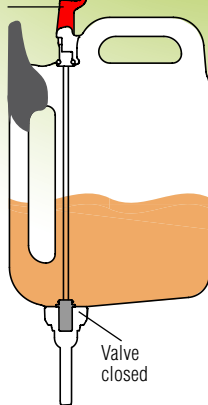

The fastest petrol can for small fuel engines: Rapidon 6

unlocked

Press-button for controlling the valve

pressed

Ventilated