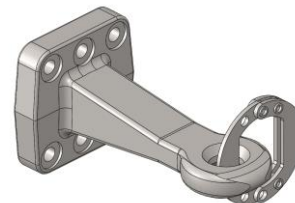

Art. Nr. **D50:** 10.731.003.0