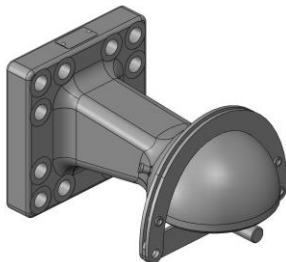

Diese Ausführung ist für **K50, K80, K110** Kugelkupplungen  
und für **Ringzugösen** erhältlich

According to EU Regulation 2015/208 (Annex XVIII ) of each vehicle, the owner is obliged to protect it's vehicles against theft.

With the new **K80 Anti-theft Device** from Scharmüller you are on the safe side.

This Device is available for **K50, K80, K110** Ballcouplings  
and for **Towing Eyes**

Art. Nr. **K50:** 10.731.000.0

Art. Nr. **K80:** 10.731.001.0