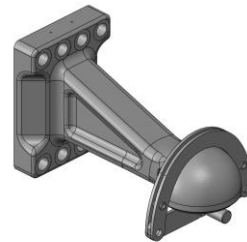

Diese Ausführung ist für **K50, K80, K110** Kugelkupplungen  
und für **Ringzugösen** erhältlich

According to EU Regulation 2015/208 (Annex XVIII ) of each vehicle, the owner is obliged to protect it's vehicles against theft.

With the new **K80 Anti-theft Device** from Scharmüller you are on the safe side.

This Device is available for **K50, K80, K110** Ballcouplings  
and for **Towing Eyes**

Art. Nr. **K50:** 10.731.000.0

Art. Nr. **K80:** 10.731.001.0