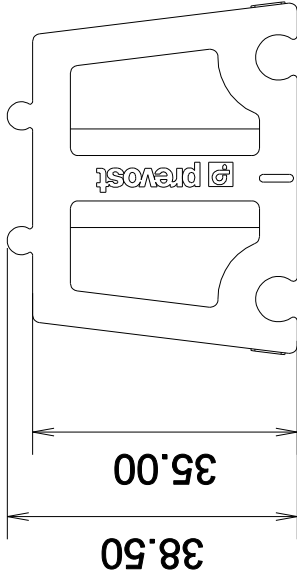

25.00

Type of drawing : Dimensional Drawing

Units: mm

Code: PPS1_CIS1632

Name: Pipe Clip Spacer 16-32

Date: 18/04/2018 Page: 1/1

Rev: 00 Iss: 00.00.00 Scale: 1:1

Drawn/Checked by: C.SAMBUCETI