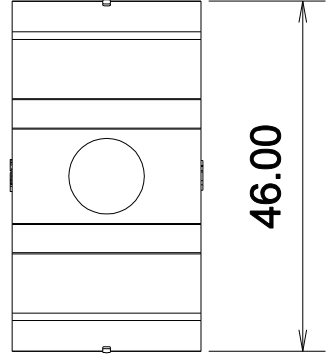

25.00

Type of drawing : Dimensional Drawing

Units: mm

Code: PPS1_CIS1632

Name: Pipe Clip Spacer 16-32

Date: 18/04/2018 Page: 1/1

Rev: 00 Iss: 00.00.00 Scale: 1:1

Drawn/Checked by: C.SAMBUCETI