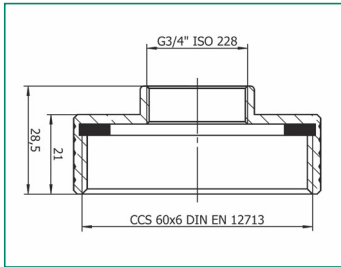

Brass barrel lid

Plain brass, S60 x 6 thread (F) and F turned inside out, with seal

Item-No.:	Connection:	Packing unit:
S-4159	3/4"	-/-

IBC-adapter

S60 x 6 coarse thread (F) and F (connection thread), with O-ring, HDPE-plastic black, suitable only for service water

Item-No.:	Connection:	Packing unit:
92161 2	1/2"	25/400
92162 9	3/4"	25/400
92163 6	1"	25/400

IBC-adapter with quick coupling made of brass

S60 x 6 coarse thread (F) and F (connection thread), with O-ring, HDPE-plastic black, with quick coupling made of brass 3/4", cam width 40 mm, suitable only for service water

Item-No.:	Connection:	Packing unit:
92182 7	3/4"	25/200