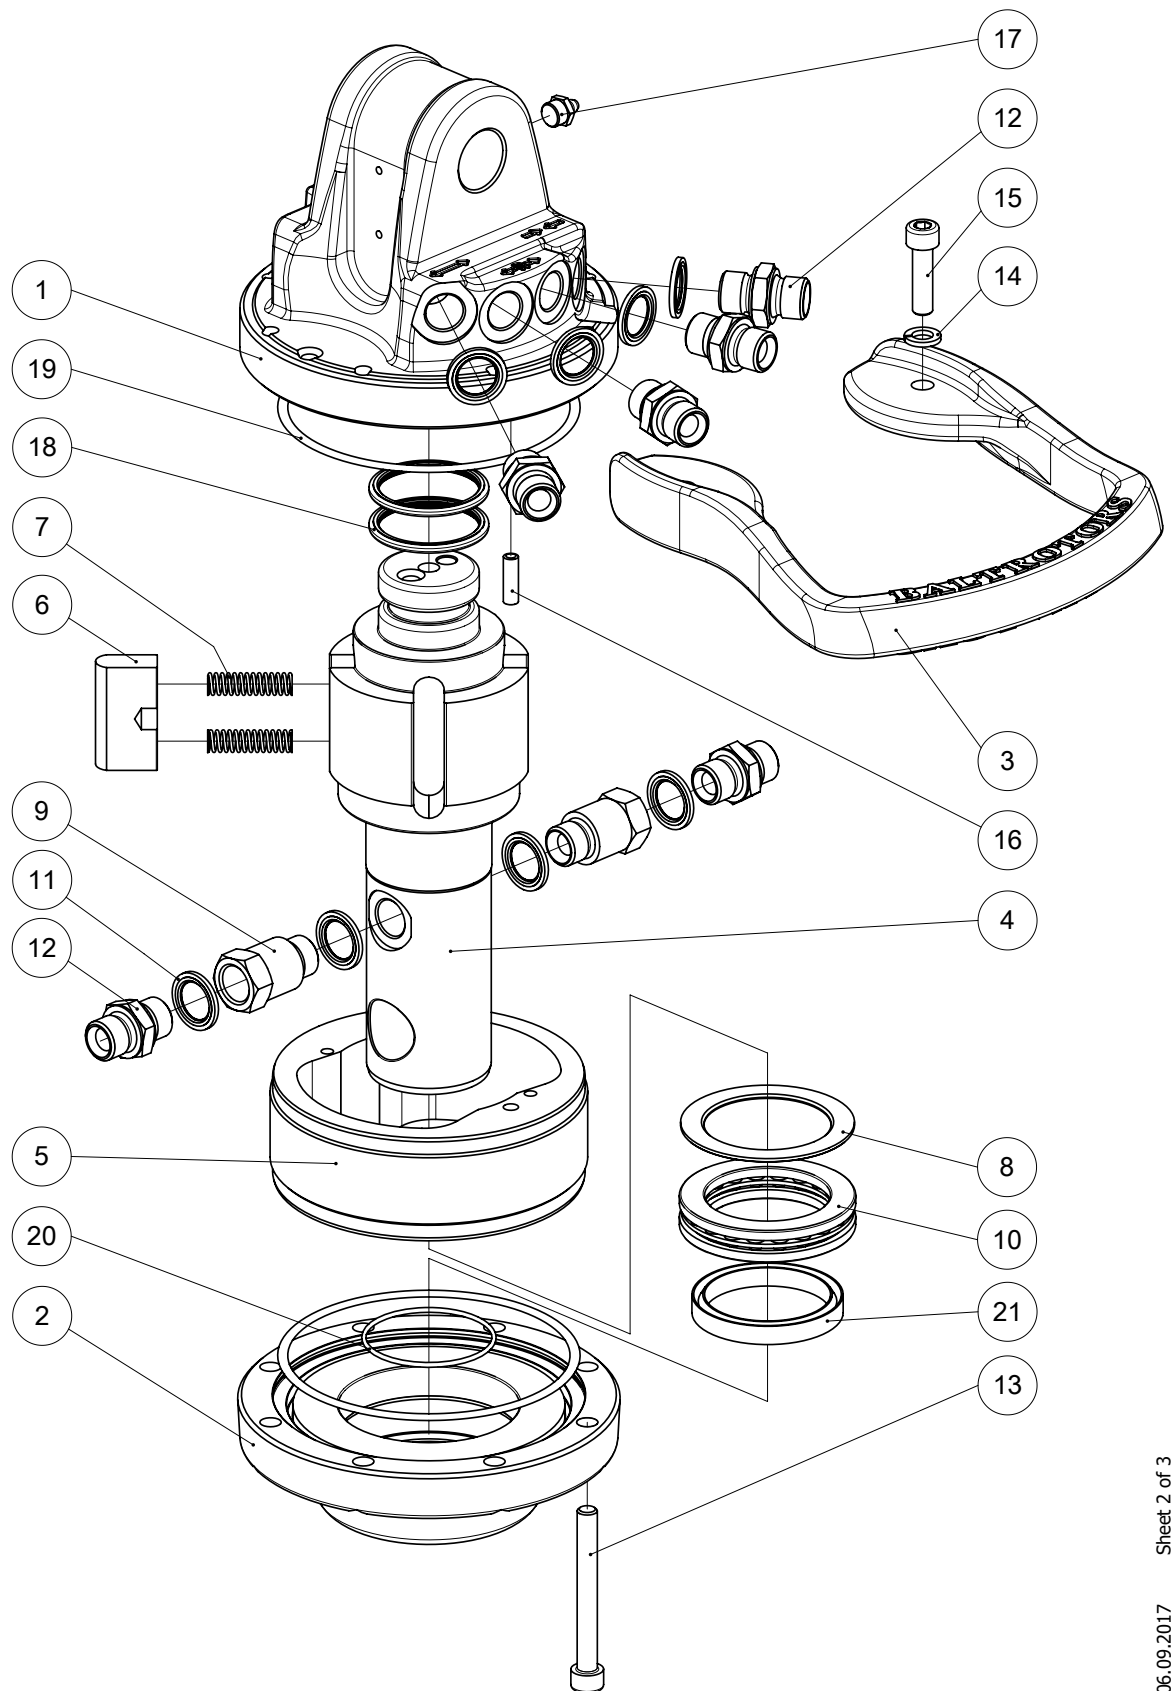

ROTATOR GR30

List of parts

ROTATOR GR30

List of parts

Pos.	Part	Title	Quantity	Notes
1	G207-00000	Stator plate, upper	1	
2	G207-00001	Stator plate, lower	1	
3	G207-00002	Hose guard	1	
4	G207-00003	Rotator shaft	1	
5	G207-00004	Stator frame	1	
6	G211-00030	Vane	4	
7	G2091-00000	Spring	8	
8	G211-00037	Shim	1	
9	G117-00024	Nipple	2	
10	G2133-00001	Bearing	1	
11	M2602-00000	Bonded seal	8	
12	G117-00000	Nipple	6	
13	M2305-00000	Screw	8	
14	M2301-00000	Spring washer	2	
15	M2305-00041	Screw	2	
16	M2307-00010	Pin	1	
17	M2610-00000	Grease nipple	1	
Seal kit				
18	G1021-00007	Glide ring	2	
19	G1024-00040	O-ring	2	
20	G308-00059	O-ring	1	
21	G1022-00009	Seal	1	