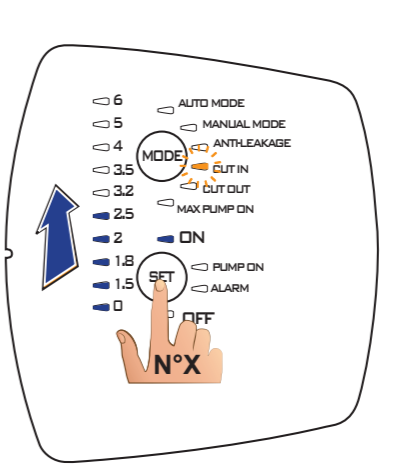

3

4

- 6 AUTO MODE
- 5 MANUAL MODE
- 4 ANTI-LEAKAGE
- MODE 3.5 CUT IN
- 3.2 CUT OUT
- 2.5 MAX PUMP ON
- 2 ON
- 1.8 PUMP ON
- 1.5 SET
- 0 ALARM
- OFF

DEFAULT- AUTO MODE

MANUAL MODE

MANUAL

AUTO

CUT IN default= 1.8 bar

ANTILEAKAGE (default disable)

ENABLE

MAX PUMP ON (default disable)

ENABLE

CUT OUT (default disable)

ENABLE

DISABLE

ALARM