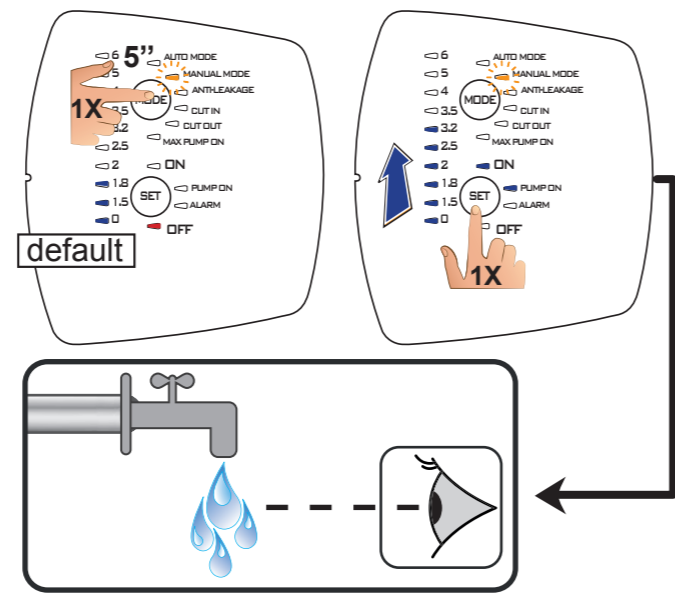

3

4

- 6 AUTO MODE
- 5 MANUAL MODE
- 4 ANTI-LEAKAGE
- MODE 3.5 CUT IN
- 3.2 CUT OUT
- 2.5 MAX PUMP ON
- 2 ON
- 1.8 PUMP ON
- 1.5 SET
- 0 ALARM
- OFF

DEFAULT- AUTO MODE

MANUAL MODE

MANUAL

AUTO

CUT IN default= 1.8 bar

ANTILEAKAGE (default disable)

ENABLE

MAX PUMP ON (default disable)

ENABLE

CUT OUT (default disable)

ENABLE

DISABLE

ALARM