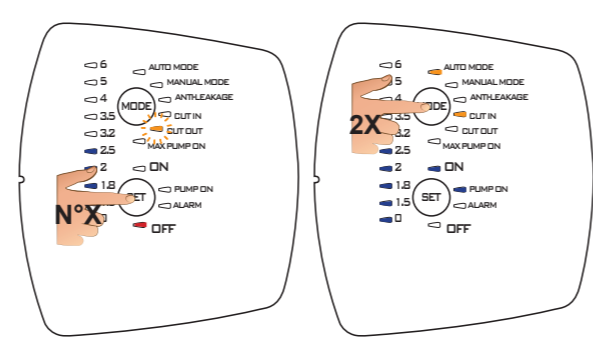

3

4

- 6 AUTO MODE
- 5 MANUAL MODE
- 4 ANTI-LEAKAGE
- MODE 3.5 CUT IN
- 3.2 CUT OUT
- 2.5 MAX PUMP ON
- 2 ON
- 1.8 PUMP ON
- 1.5 SET
- 0 ALARM
- OFF

DEFAULT- AUTO MODE

MANUAL MODE

MANUAL

AUTO

CUT IN default= 1.8 bar

ANTILEAKAGE (default disable)

ENABLE

MAX PUMP ON (default disable)

ENABLE

CUT OUT (default disable)

ENABLE

DISABLE

ALARM