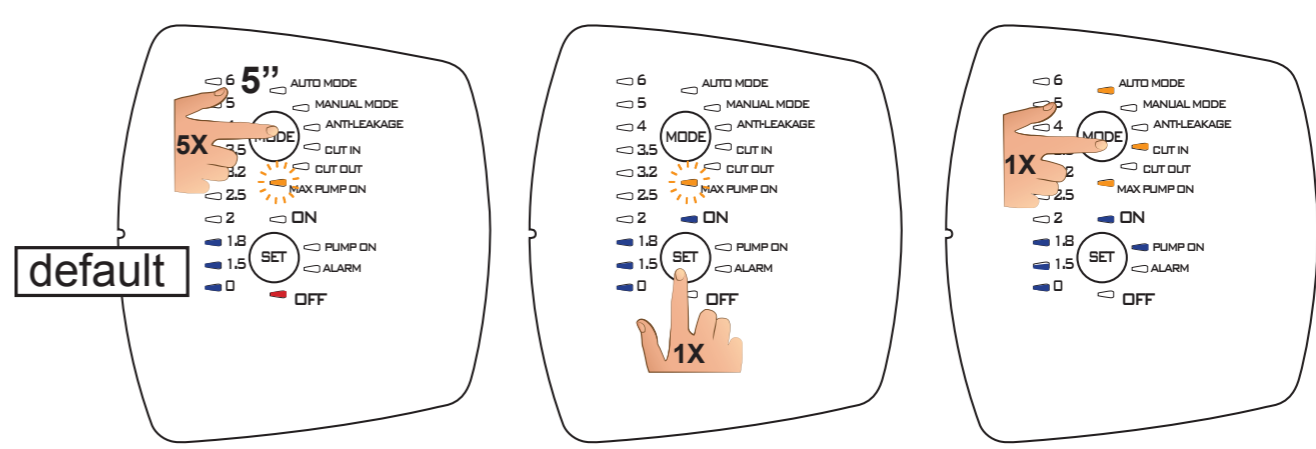

MAX PUMP ON (default disable)

ENABLE