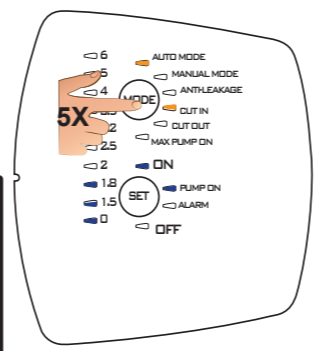

3

4

- 6 AUTO MODE
- 5 MANUAL MODE
- 4 ANTI-LEAKAGE
- MODE 3.5 CUT IN
- 3.2 CUT OUT
- 2.5 MAX PUMP ON
- 2 ON
- 1.8 PUMP ON
- 1.5 SET
- 0 ALARM
- OFF

DEFAULT- AUTO MODE

MANUAL MODE

MANUAL

AUTO

CUT IN default= 1.8 bar