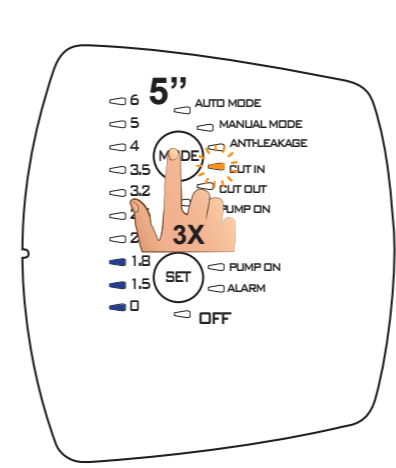

3

4

- 6 AUTO MODE
- 5 MANUAL MODE
- 4 ANTI-LEAKAGE
- MODE 3.5 CUT IN
- 3.2 CUT OUT
- 2.5 MAX PUMP ON
- 2 ON
- 1.8 PUMP ON
- 1.5 SET
- 0 ALARM
- OFF

DEFAULT- AUTO MODE

MANUAL MODE

MANUAL

AUTO

CUT IN default= 1.8 bar