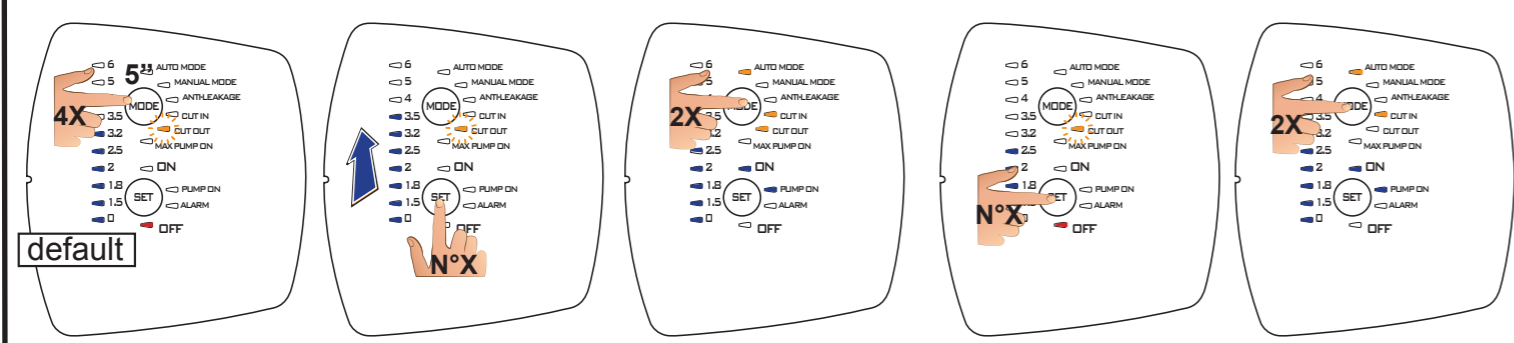

3

4

- 6 AUTO MODE
- 5 MANUAL MODE
- 4 ANTI-LEAKAGE
- MODE 3.5 CUT IN
- 3.2 CUT OUT
- 2.5 MAX PUMP ON
- 2 ON
- 1.8 PUMP ON
- 1.5 SET
- 0 ALARM
- OFF

DEFAULT- AUTO MODE

MANUAL MODE

MANUAL

AUTO

CUT IN default= 1.8 bar

ANTILEAKAGE (default disable)

ENABLE

MAX PUMP ON (default disable)

ENABLE

CUT OUT (default disable)

ENABLE

DISABLE

ALARM