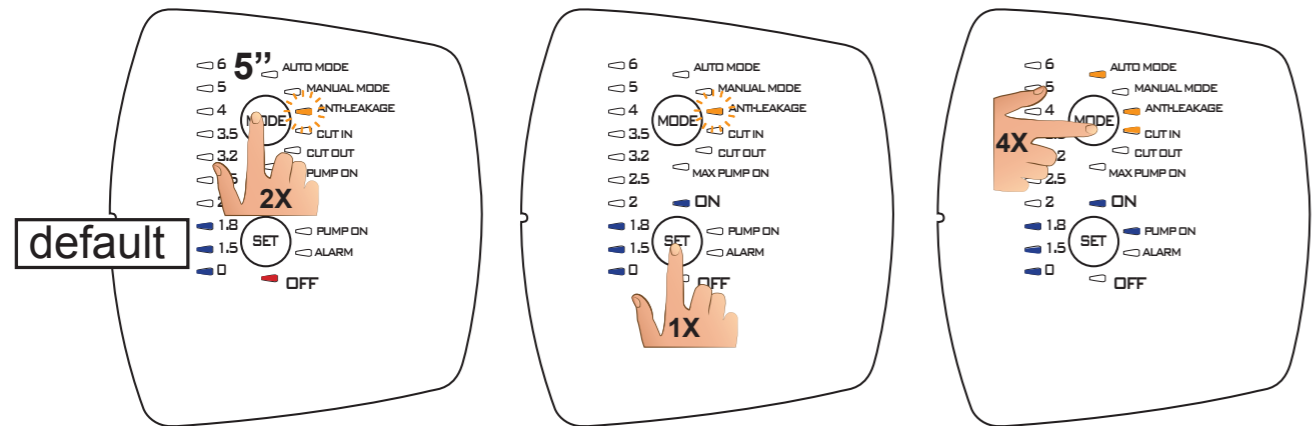

ANTILEAKAGE (default disable)

ENABLE