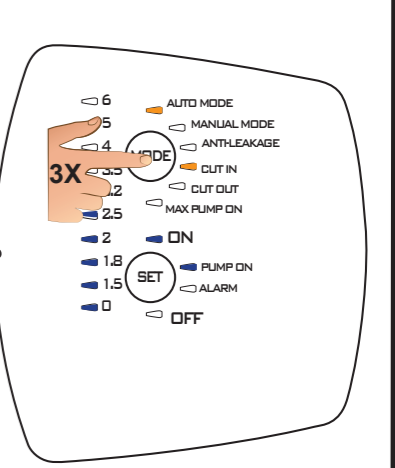

3

4

- 6 AUTO MODE
- 5 MANUAL MODE
- 4 ANTI-LEAKAGE
- MODE 3.5 CUT IN
- 3.2 CUT OUT
- 2.5 MAX PUMP ON
- 2 ON
- 1.8 PUMP ON
- 1.5 SET
- 0 ALARM
- OFF

DEFAULT- AUTO MODE

MANUAL MODE

MANUAL

AUTO

CUT IN default= 1.8 bar

ANTILEAKAGE (default disable)

ENABLE

MAX PUMP ON (default disable)

ENABLE

CUT OUT (default disable)

ENABLE

DISABLE

ALARM