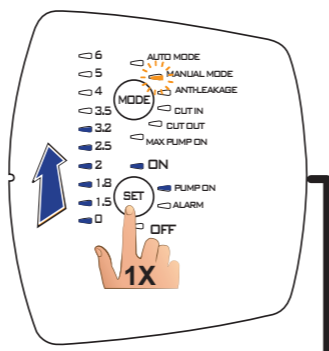

3

4

- 6 AUTO MODE
- 5 MANUAL MODE
- 4 ANTI-LEAKAGE
- MODE 3.5 CUT IN
- 3.2 CUT OUT
- 2.5 MAX PUMP ON
- 2 ON
- 1.8 PUMP ON
- 1.5 SET
- 0 ALARM
- OFF

DEFAULT- AUTO MODE

MANUAL MODE

MANUAL

AUTO

CUT IN default= 1.8 bar

ANTILEAKAGE (default disable)

ENABLE

MAX PUMP ON (default disable)

ENABLE

CUT OUT (default disable)

ENABLE

DISABLE

ALARM