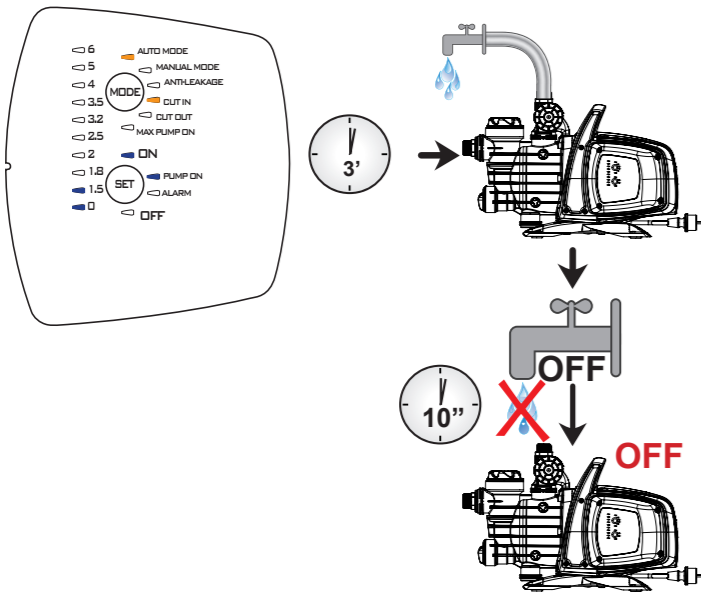

QUICK GUIDE

1

2

BRAND	MODEL	CE
Code 60171837.	Made in China	
Ser.No. 11517000004	1~230V 50Hz	
P. 850 W P. 600 W	INS.CL. F	
In 3.8 A 12.5µF/450V	TF max 35°C	
IP X4 Qmax 3180 l/h	Hmax 43 m	

Max 40°C / Min 0°C
Max 104°F / Min 32°F

3

4

- 6 AUTO MODE
- 5 MANUAL MODE
- 4 ANTI-LEAKAGE
- MODE 3.5 CUT IN
- 3.2 CUT OUT
- 2.5 MAX PUMP ON
- 2 ON
- 1.8 PUMP ON
- 1.5 SET
- 0 ALARM
- OFF

DEFAULT- AUTO MODE

MANUAL MODE

MANUAL

AUTO

CUT IN default= 1.8 bar