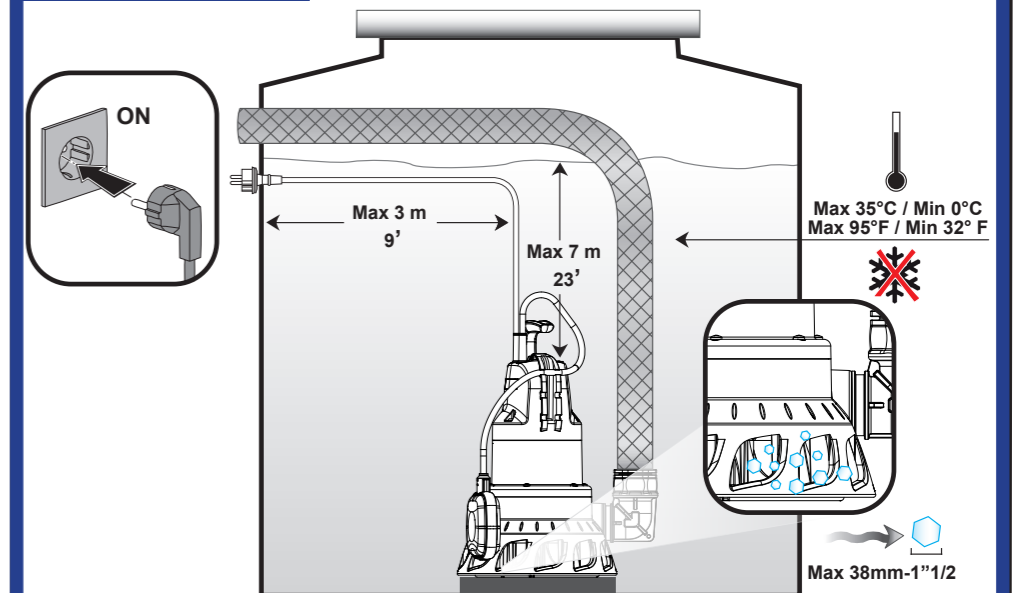

**QUICK GUIDE**

BRAND	MODEL	CE
Code 60171893.	Made in China	
Ser.No. 11517000003	1-230V 50 Hz	
P:1000W P:700 W	INS.CL.F	
In 4.2 A 12.5µF/450V	TF max 35°C	
IP X8 Qmax 260 l/min Hmax 12m	7 m	

**INSTALLATION**