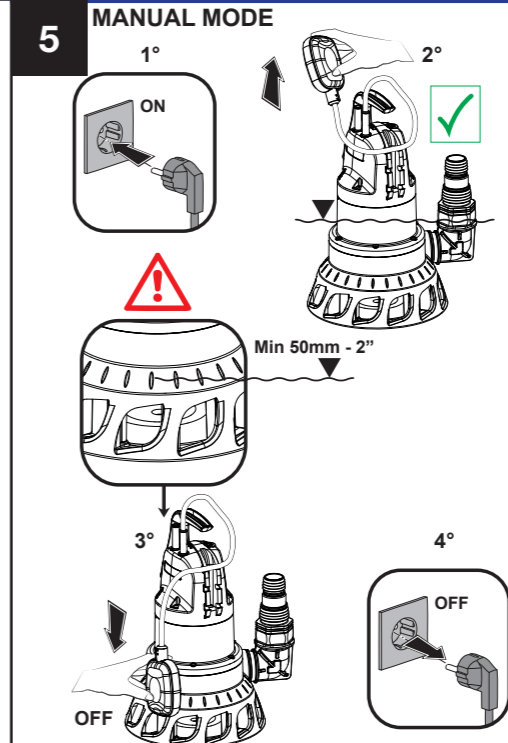

**QUICK GUIDE**

BRAND	MODEL	CE
Code 60171893.	Made in China	
Ser.No. 11517000003	1-230V 50 Hz	
P:1000W P:700 W	INS.CL.F	
In 4.2 A 12.5µF/450V	TF max 35°C	
IP X8 Qmax 260 l/min Hmax 12m	7 m	

**INSTALLATION**