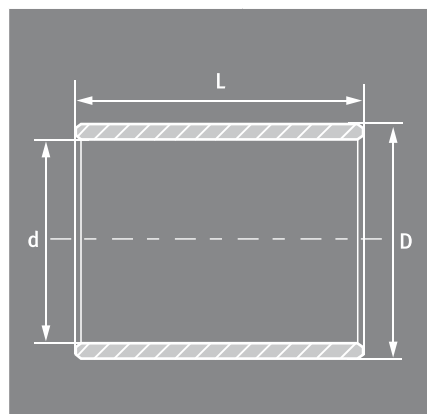

KSZ = Cylindrical bushing

List of our standard dimensions in mm.

LHG description	d / D x L	LHG description	d / D x L
		KSZ409-080912	8/9x12
		KSZ409-081005	8/10x5
		KSZ409-081006	8/10x6
		KSZ409-081008	8/10x8
		KSZ409-081010	8/10x10
		KSZ409-081012	8/10x12
		KSZ409-081013	8/10x13
		KSZ409-081015	8/10x15
		KSZ409-081016	8/10x16
		KSZ409-081020	8/10x20
		KSZ409-081022	8/10x22
		KSZ409-091106	9/11x6
		KSZ409-101106	10/11x6
		KSZ409-101110	10/11x10
		KSZ409-101125	10/11x25
		KSZ409-101130	10/11x30
		KSZ409-101204	10/12x4
		KSZ409-101204,5	10/12x4,5
		KSZ409-101205	10/12x5
		KSZ409-101206	10/12x6
		KSZ409-101207	10/12x7
		KSZ409-101208	10/12x8
		KSZ409-101209	10/12x9
		KSZ409-101210	10/12x10
		KSZ409-101212	10/12x12
		KSZ409-101214	10/12x14
		KSZ409-101215	10/12x15
		KSZ409-101217	10/12x17
		KSZ409-101220	10/12x20
		KSZ409-121312	12/13x12
		KSZ409-121315	12/13x15
		KSZ409-121404	12/14x4
		KSZ409-121405	12/14x5
		KSZ409-121406	12/14x6
		KSZ409-121408	12/14x8
		KSZ409-121410	12/14x10
		KSZ409-121412	12/14x12
		KSZ409-121414	12/14x14
		KSZ409-121415	12/14x15
		KSZ409-121420	12/14x20
		KSZ409-121425	12/14x25
		KSZ409-121506	12/15x6
		KSZ409-121522	12/15x22
		KSZ409-121610	12/16x10
		KSZ409-121620	12/16x20
		KSZ409-131507	13/15x7
		KSZ409-131507,5	13/15x7,5
		KSZ409-131510	13/15x10
		KSZ409-131515	13/15x15
		KSZ409-131520	13/15x20
		KSZ409-131525	13/15x25
		KSZ409-141603	14/16x3
		KSZ409-141606	14/16x6
		KSZ409-141608	14/16x8
		KSZ409-141610	14/16x10
		KSZ409-141612	14/16x12
		KSZ409-141615	14/16x15
		KSZ409-141620	14/16x20
		KSZ409-141625	14/16x25
		KSZ409-151615	15/16x15
		KSZ409-151704	15/17x4
		KSZ409-151710	15/17x10
		KSZ409-151712	15/17x12
		KSZ409-151715	15/17x15
		KSZ409-151720	15/17x20
		KSZ409-151725	15/17x25
		KSZ409-161805,5	16/18x5,5
		KSZ409-161808	16/18x8
		KSZ409-161810	16/18x10
		KSZ409-161812	16/18x12
		KSZ409-161813,5	16/18x13,5
		KSZ409-161815	16/18x15
		KSZ409-161820	16/18x20
		KSZ409-161825	16/18x25
		KSZ409-161830	16/18x30
		KSZ409-161850	16/18x50
		KSZ409-182010	18/20x10
		KSZ409-182012	18/20x12
		KSZ409-182015	18/20x15
		KSZ409-182020	18/20x20
		KSZ409-182025	18/20x25
		KSZ409-182045	18/20x45
		KSZ409-192206	19/22x6
		KSZ409-192228	19/22x28
		KSZ409-192235	19/22x35
		KSZ409-202120	20/21x20
		KSZ409-202203	20/22x3
		KSZ409-202208	20/22x8
		KSZ409-202210,5	20/22x10,5
		KSZ409-202215	20/22x15
		KSZ409-202220	20/22x20
		KSZ409-202222	20/22x22