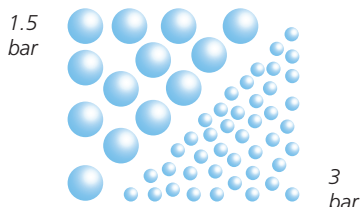

DROPLET SPECTRUM

Flow rate chart

COLOUR	ISO code	Mesh	(bar)	l/mn	LITRES / HECTARE NOZZLE SPACING: 50 CM								
					7 km/h	8 km/h	9 km/h	10 km/h	12 km/h	14 km/h	16 km/h	18km/h	22km/h
GREEN	AXI 110015 80015	80	1.5	0.42	72	63	56	50	42	36	32	28	23
			2	0.49	84	74	65	59	49	42	37	33	27
			2.5	0.54	93	81	72	65	54	46	41	36	30
			3	0.60	103	90	80	72	60	51	45	40	33
			3.5	0.64	110	96	85	77	64	55	48	43	35
YELLOW	AXI 11002 8002	80	1.5	0.56	96	84	75	67	56	48	42	37	31
			2	0.66	113	99	88	79	66	57	50	44	35
			2.5	0.73	125	110	97	88	73	63	55	49	40
			3	0.80	137	120	107	96	80	69	60	53	44
			3.5	0.86	147	129	115	103	86	74	65	57	47
LILAC	AXI 110025 80025	50	1.5	0.71	122	107	95	85	71	61	53	47	39
			2	0.82	141	123	109	98	82	70	62	55	45
			2.5	0.91	156	137	121	109	91	78	68	61	50
			3	1.00	171	150	133	120	100	86	75	67	55
			3.5	1.08	185	162	144	130	108	93	81	72	59
BLUE	AXI 11003 8003	50	1.5	0.85	146	128	113	102	85	73	64	57	46
			2	0.98	168	147	131	118	98	84	74	65	53
			2.5	1.10	189	165	147	132	110	94	83	73	60
			3	1.20	206	180	160	144	120	103	90	80	65
			3.5	1.30	223	195	173	156	130	111	98	87	71
RED	AXI 11004 8004	50	1.5	1.13	194	170	151	136	113	97	85	75	62
			2	1.31	225	197	175	157	131	112	98	87	71
			2.5	1.46	250	219	195	175	146	125	110	97	80
			3	1.60	274	240	213	192	160	137	120	107	87
			3.5	1.73	297	260	231	208	173	148	130	115	94
BROWN	AXI 11005 8005	50	1.5	1.41	242	212	188	169	141	121	106	94	77
			2	1.63	279	245	217	196	163	140	122	109	89
			2.5	1.82	312	273	243	218	182	156	137	121	100
			3	2.00	343	300	267	240	200	171	150	133	109
			3.5	2.16	370	324	288	259	216	185	162	144	118
GREY	AXI 11006 8006	50	1.5	1.70	291	255	227	204	170	146	128	113	93
			2	1.96	336	294	261	235	196	168	147	131	107
			2.5	2.19	375	329	292	263	219	188	164	146	119
			3	2.40	411	360	320	288	240	206	180	160	131
			3.5	2.59	444	389	345	311	259	222	194	173	141
WHITE	AXI 11008 8008	50	1.5	2.26	387	339	301	271	226	194	170	151	123
			2	2.61	447	392	348	313	261	224	196	174	142
			2.5	2.92	501	438	389	350	292	250	219	195	159
			3	3.20	549	480	427	384	320	274	240	213	175
			3.5	3.46	593	519	461	415	346	297	260	231	189
4	3.70	634	555	493	444	370	317	278	247	202