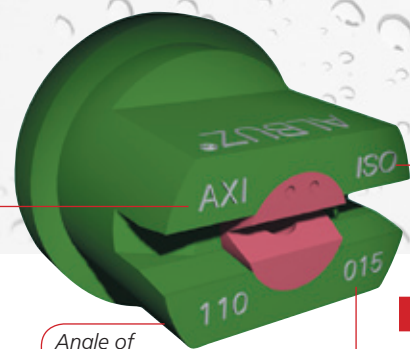

## AXI ALBUZ®

Wide pressure range  
flat fan spray nozzleNozzle  
typeAngle of  
80° or 110°ISO  
colour  
codeALBUZ®  
specific body  
ISO dimensions

## APPLICATIONS

- ▶ For all types of treatments (fungicides, insecticides, herbicides).
- ▶ Designed to be used over a wide range of pressures (from 1.5 to 3 bar).
- ▶ Recommended for use at low pressure (around 1.5 bar) for low volume applications and spray drift reduction (bigger droplets).
- ▶ May be used at higher pressure (above 2.5 bar) to improve target coverage (finer droplets).
- ▶ Excellent for sprayers equipped with automated flow rate controllers (pressure changes do not affect the spray distribution).

## FEATURES

- ▶ Ceramic insert in a high resistance plastic body.
- ▶ Adapted to any brand of sprayer.
- ▶ Flow rate characteristics, body size and colour code meet international ISO standards.
- ▶ Flat fan pattern, droplet size vary according to pressure.
- ▶ **Minimum boom height recommended: 50/60 cm (110°) and 80/90 cm (80°).**
- ▶ **Recommended pressure: 1,5 to 2 bar.**