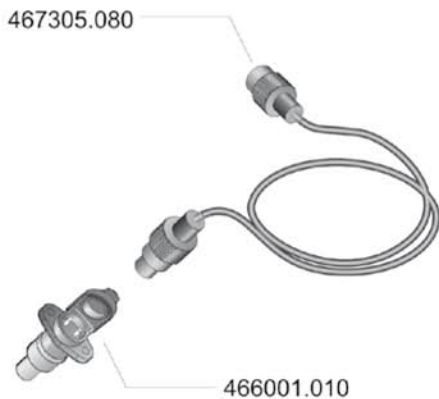

46730401 - 46730501 - 46730701 - 46731401 - 46731501 - 46731701 - 46734401

- 46730400.960 (4 valves)
- 46730500.960 (5 valves)
- 46730700.960 (7 valves)
- 46731400.960 (4 valves - Multirow)
- 46731500.960 (5 valves - Multirow)
- 46731700.960 (7 valves - Multirow)
- 46734400.960 (4 valves - Orchard sprayers)

- 46734400.100 (46734401 4 valves, 4m)
- 46730401.100 (4673x401 4 valves, 6m)
- 467125.100 (4673x501 5 valves, 6m)
- 467127.100 (4673x701 7 valves, 6m)
- 467125.120 (4673x502 5 valves, 10m)
- 467127.120 (4673x702 7 valves, 10m)