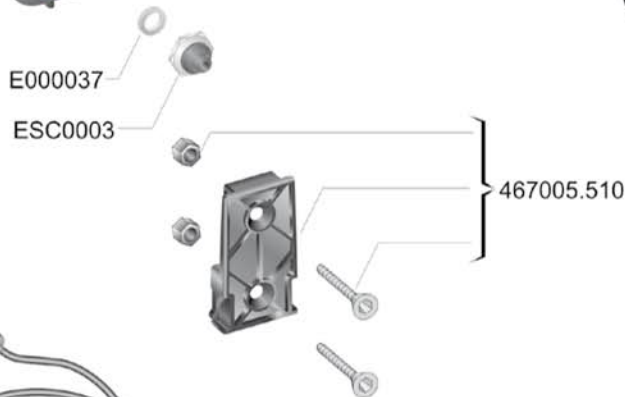

46730401 - 46730501 - 46730701 - 46731401 - 46731501 - 46731701 - 46734401

- 46730400.960 (4 valves)
- 46730500.960 (5 valves)
- 46730700.960 (7 valves)
- 46731400.960 (4 valves - Multirow)
- 46731500.960 (5 valves - Multirow)
- 46731700.960 (7 valves - Multirow)
- 46734400.960 (4 valves - Orchard sprayers)

- 46734400.100 (46734401 4 valves, 4m)
- 46730401.100 (4673x401 4 valves, 6m)
- 467125.100 (4673x501 5 valves, 6m)
- 467127.100 (4673x701 7 valves, 6m)
- 467125.120 (4673x502 5 valves, 10m)
- 467127.120 (4673x702 7 valves, 10m)