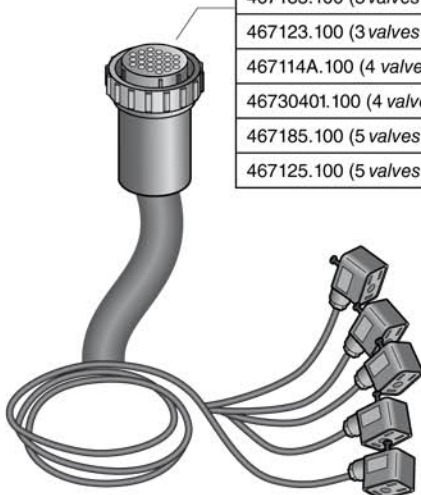

# ARTIKELNUMMERN

46718001 - 46718301 - 46718401 - 46718501 - 46718251 - 46718351 - 46718451 - 46718551 - 46718231 - 46718431

- 46718000.960 (G + P - Crop sprayers)
- 46718230.960 (2 valves - Orchard sprayers)
- 46718250.960 (2 valves - Multirow orchard sprayers)
- 46718300.960 (3 valves - Crop sprayers)
- 46718350.960 (3 valves - Multirow orchard sprayers)
- 46718400.960 (4 valves - Crop sprayers)
- 46718430.960 (4 valves - Orchard sprayers)
- 46718450.960 (4 valves - Multirow orchard sprayers)
- 46718500.960 (5 valves - Crop sprayers)
- 46718550.960 (5 valves - Multirow orchard sprayers)

E000037  
ESC0003

466001.010

	<i>Crop sprayer</i>	<i>Orchard sprayer</i>	<i>Multirow sprayer</i>
467180.100 (G + P - 6 m)	●		
467112A.100 (2 valves - 4 m)		●	●
467183.100 (3 valves - 6 m)	●		
467123.100 (3 valves - 6 m)			●
467114A.100 (4 valves - 4 m)		●	●
46730401.100 (4 valves - 6 m)	●		
467185.100 (5 valves - 6 m)	●		
467125.100 (5 valves - 6 m)			●