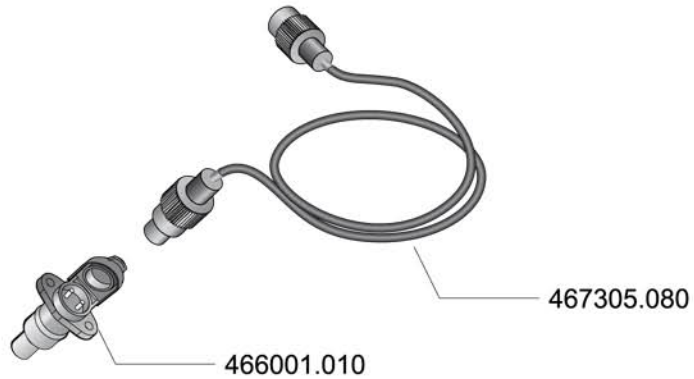

# ARTIKELNUMMERN

46718001 - 46718301 - 46718401 - 46718501 - 46718251 - 46718351 - 46718451 - 46718551 - 46718231 - 46718431

- 46718000.960 (G + P - Crop sprayers)
- 46718230.960 (2 valves - Orchard sprayers)
- 46718250.960 (2 valves - Multirow orchard sprayers)
- 46718300.960 (3 valves - Crop sprayers)
- 46718350.960 (3 valves - Multirow orchard sprayers)
- 46718400.960 (4 valves - Crop sprayers)
- 46718430.960 (4 valves - Orchard sprayers)
- 46718450.960 (4 valves - Multirow orchard sprayers)
- 46718500.960 (5 valves - Crop sprayers)
- 46718550.960 (5 valves - Multirow orchard sprayers)

E000037  
ESC0003

466001.010

	<i>Crop sprayer</i>	<i>Orchard sprayer</i>	<i>Multirow sprayer</i>
467180.100 (G + P - 6 m)	●		
467112A.100 (2 valves - 4 m)		●	●
467183.100 (3 valves - 6 m)	●		
467123.100 (3 valves - 6 m)			●
467114A.100 (4 valves - 4 m)		●	●
46730401.100 (4 valves - 6 m)	●		
467185.100 (5 valves - 6 m)	●		
467125.100 (5 valves - 6 m)			●