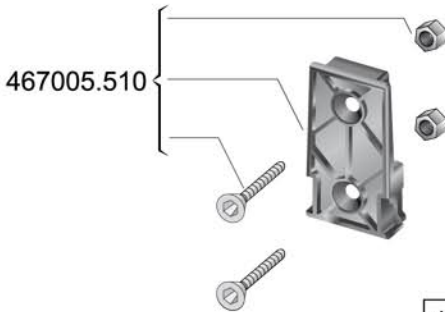

# ARTIKELNUMMERN

46718001 - 46718301 - 46718401 - 46718501 - 46718251 - 46718351 - 46718451 - 46718551 - 46718231 - 46718431

- 46718000.960 (G + P - Crop sprayers)
- 46718230.960 (2 valves - Orchard sprayers)
- 46718250.960 (2 valves - Multirow orchard sprayers)
- 46718300.960 (3 valves - Crop sprayers)
- 46718350.960 (3 valves - Multirow orchard sprayers)
- 46718400.960 (4 valves - Crop sprayers)
- 46718430.960 (4 valves - Orchard sprayers)
- 46718450.960 (4 valves - Multirow orchard sprayers)
- 46718500.960 (5 valves - Crop sprayers)
- 46718550.960 (5 valves - Multirow orchard sprayers)

E000037  
ESC0003

466001.010

	<i>Crop sprayer</i>	<i>Orchard sprayer</i>	<i>Multirow sprayer</i>
467180.100 (G + P - 6 m)	●		
467112A.100 (2 valves - 4 m)		●	●
467183.100 (3 valves - 6 m)	●		
467123.100 (3 valves - 6 m)			●
467114A.100 (4 valves - 4 m)		●	●
46730401.100 (4 valves - 6 m)	●		
467185.100 (5 valves - 6 m)	●		
467125.100 (5 valves - 6 m)			●