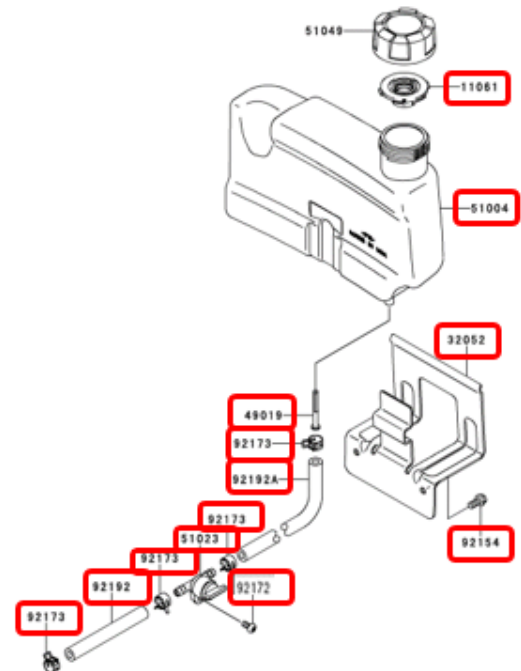

REF	part number	Discription
11061	11061-2216	GASKET
32052	32052-2230	BRACKET-TANK
49019	49019-2119	FILTER-FUEL
51004	51004-2117	TANK-FUEL
51023	51023-2175	TAP-ASSY
51049	51049-2087	CAP-TANK,FUEL
92154	92154-1666	BOLT,6X12
92172	92172-2108	SCREW,5X10
92173	92173-1422	CLAMP
92192	92192-1574	TUBE,6.35X12.7X330

Please reuse these parts to replace.

B) Models installed with TAP-ASSY  
the following parts will not be required from the kit.

No	Part number	Description	QTY
2	92154-1707	BOLT	1
17	92192-1574	TUBE,6.35X12.7X330	1
20	92192-1582	TUBE,6.35X12.7X115	1
21	92192-1583	TUBE,6.35X12.7X240	1

- How to replace this part is as follows.
  - Same as A) except for the following point.
  - Removed parts shown in Blue.
  - Replacement parts shown in red.

REF	part number	Discription
11061	11061-2216	GASKET
51023	51023-2178	TAP-ASSY
51049	51049-0707	CAP-TANK
51049A	51049-2106	CAP-TANK
92170	92170-2009	CLAMP
92192	92192-2224	TUBE,6.35X12.7X270

REF	part number	Discription
11061	11061-2216	GASKET
32052	32052-2230	BRACKET-TANK
49019	49019-2119	FILTER-FUEL
51004	51004-2117	TANK-FUEL
51023	51023-2175	TAP-ASSY
51049	51049-2087	CAP-TANK,FUEL
92154	92154-1666	BOLT,6X12
92173	92173-1422	CLAMP
92192	92192-1579	TUBE,6.35X12.7X100
92192A	92192-1580	TUBE,6.35X12.7X220
92172	92172-2108	SCREW,5X10