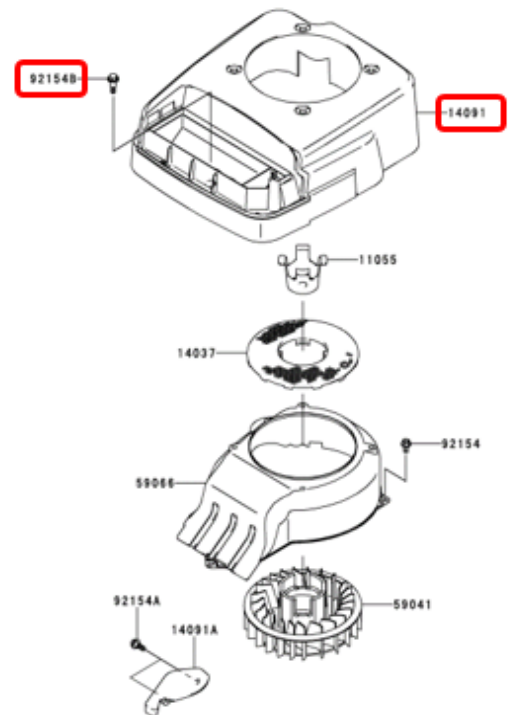

How to select the necessary parts from replacement part

A) If the model is NOT fitted with TAP-ASSY and OIL FILTER the following parts will not be required from the kit.

No	Part number	Description	QTY
1	92154-1341	BOLT	1
2	92154-1707	BOLT	1
18	92192-1579	TUBE,6.35X12.7X100	1
19	92192-1580	TUBE,6.35X12.7X220	1
20	92192-1582	TUBE,6.35X12.7X115	1
21	92192-1583	TUBE,6.35X12.7X240	1

- How to replace this part is as follows.
  - Removed parts shown in Blue.
  - Replacement parts shown in red.

REF	part number	Discription
11055	11055-2014	BRACKET,FAN
13280	13280-7001	HOLDER
14037	14037-2154	SCREEN
14091	14091-2142	COVER
16146	16146-2245	COVER-ASSY
59041	59041-2098	FAN
59066	59066-2812	HOUSING-FAN
92154	92154-2003	BOLT,6X12
92154A	92154-2006	BOLT,M6

REF	part number	Discription
11055	11055-2014	BRACKET,FAN
14037	14037-2154	SCREEN
14091	14091-2140	COVER
14091A	14091-2142	COVER
59041	59041-2098	FAN
59066	59066-2812	HOUSING-FAN
92154	92154-2003	BOLT,6X12
92154A	92154-2006	BOLT,M6
92154B	92154-2013	BOLT,M6