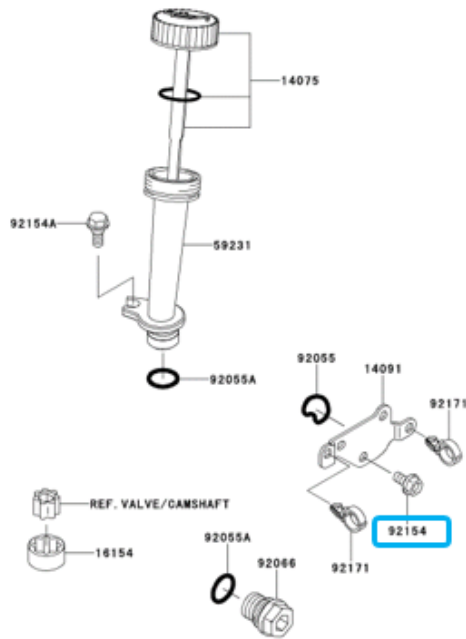

REF	part number	Discription
14075	14075-2060	CAP-ASSY
14091	14091-2139	COVEROIL FILTER
16154	16154-7002	ROTOR-PUMP
59231	59231-2099	FILLER
92055	92055-2212	RING-O
92055A	92055-2214	RING-O, 15.8X2.4
92066	92066-2257	PLUG
92154	92154-2003	BOLT,6X12
92154A	92154-2006	BOLT,M6
92171	92171-7014	CLAMP

REF	part number	Discription
14075	14075-0032	CAP-ASSY
14091	14091-2139	COVEROIL FILTER
16154	16154-7002	ROTOR-PUMP
59231	59231-2099	FILLER
92055	92055-2212	RING-O
92055A	92055-2214	RING-O, 15.8X2.4
92066	92066-2257	PLUG
92154	92154-1341	BOLT
92154A	92154-2003	BOLT,6X12
92154B	92154-2006	BOLT,M6
92173	92173-1439	CLAMP