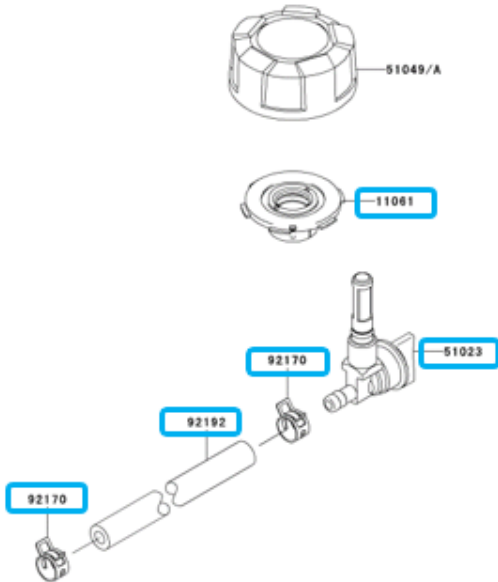

REF	part number	Discription
11061	11061-2216	GASKET
32052	32052-2230	BRACKET-TANK
49019	49019-2119	FILTER-FUEL
51004	51004-2117	TANK-FUEL
51023	51023-2175	TAP-ASSY
51049	51049-2087	CAP-TANK,FUEL
92154	92154-1666	BOLT,6X12
92172	92172-2108	SCREW,5X10
92173	92173-1422	CLAMP
92192	92192-1574	TUBE,6.35X12.7X330

Please reuse these parts to replace.

B) Models installed with TAP-ASSY  
the following parts will not be required from the kit.

No	Part number	Description	QTY
2	92154-1707	BOLT	1
17	92192-1574	TUBE,6.35X12.7X330	1
20	92192-1582	TUBE,6.35X12.7X115	1
21	92192-1583	TUBE,6.35X12.7X240	1

- How to replace this part is as follows.
  - Same as A) except for the following point.
  - Removed parts shown in Blue.
  - Replacement parts shown in red.

REF	part number	Discription
11061	11061-2216	GASKET
51023	51023-2178	TAP-ASSY
51049	51049-0707	CAP-TANK
51049A	51049-2106	CAP-TANK
92170	92170-2009	CLAMP
92192	92192-2224	TUBE,6.35X12.7X270

REF	part number	Discription
11061	11061-2216	GASKET
32052	32052-2230	BRACKET-TANK
49019	49019-2119	FILTER-FUEL
51004	51004-2117	TANK-FUEL
51023	51023-2175	TAP-ASSY
51049	51049-2087	CAP-TANK,FUEL
92154	92154-1666	BOLT,6X12
92173	92173-1422	CLAMP
92192	92192-1579	TUBE,6.35X12.7X100
92192A	92192-1580	TUBE,6.35X12.7X220
92172	92172-2108	SCREW,5X10