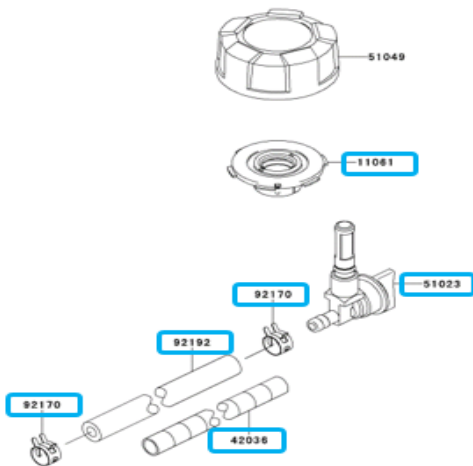

C) Models installed with TAP-ASSY and OIL-FILTER
the following parts will not be required from the kit.

No	Part number	Description	QTY
1	92154-1341	BOLT	1
17	92192-1574	TUBE,6.35X12.7X330	1
18	92192-1579	TUBE,6.35X12.7X100	1
19	92192-1580	TUBE,6.35X12.7X220	1

- How to replace this part is as follows.
  - Same as A) except for the following point.
  - Removed parts shown in Blue.
  - Replacement parts shown in red.

REF	part number	Discription
11061	11061-2216	GASKET
42036	42036-7015	SLEEVE
51023	51023-2178	TAP-ASSY
51049	51049-0707	CAP-TANK
92170	92170-2009	CLAMP
92192	92192-1200	TUBE,6.35X12.7X315

REF	part number	Discription
11061	11061-2216	GASKET
32052	32052-2230	BRACKET-TANK
49019	49019-2119	FILTER-FUEL
51004	51004-2117	TANK-FUEL
51023	51023-2175	TAP-ASSY
51049	51049-2087	CAP-TANK,FUEL
92154	92154-1666	BOLT,6X12
92173	92173-1422	CLAMP
92192C	92192-1582	TUBE,6.35X12.7X115
92192D	92192-1583	TUBE,6.35X12.7X240
92172	92172-2108	SCREW,5X10