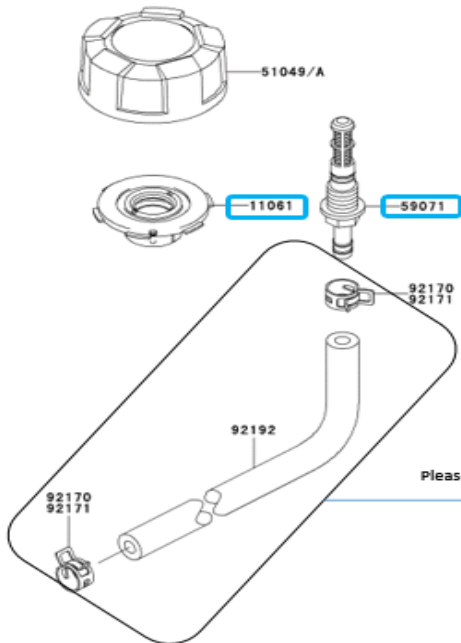

## How to select the necessary parts from replacement part

A) If the model is NOT fitted with TAP-ASSY and OIL FILTER the following parts will not be required from the kit.

No	Part number	Description	QTY
1	92154-1341	BOLT	1
2	92154-1707	BOLT	1
18	92192-1579	TUBE,6.35X12.7X100	1
19	92192-1580	TUBE,6.35X12.7X220	1
20	92192-1582	TUBE,6.35X12.7X115	1
21	92192-1583	TUBE,6.35X12.7X240	1

REF	part number	Discription
11061	11061-2216	GASKET
51049	51049-0707	CAP-TANK
51049A	51049-2106	CAP-TANK
59071	59071-7012	JOINT
92170	92170-2009	CLAMP
92171	92171-2090	CLAMP
92192	92192-1064	TUBE,6.35X12.7X300

REF	part number	Discription
11061	11061-2216	GASKET
32052	32052-2230	BRACKET-TANK
49019	49019-2119	FILTER-FUEL
51004	51004-2117	TANK-FUEL
51023	51023-2175	TAP-ASSY
51049	51049-2087	CAP-TANK,FUEL
92154	92154-1666	BOLT,6X12
92172	92172-2108	SCREW,5X10
92173	92173-1422	CLAMP
92192	92192-1574	TUBE,6.35X12.7X330

- How to replace this part is as follows.
  - Same as A) except for the following point.
  - Removed parts shown in Blue.
  - Replacement parts shown in red.

REF	part number	Discription
11061	11061-2216	GASKET
42036	42036-7015	SLEEVE
51023	51023-2178	TAP-ASSY
51049	51049-0707	CAP-TANK
92170	92170-2009	CLAMP
92192	92192-1200	TUBE,6.35X12.7X315