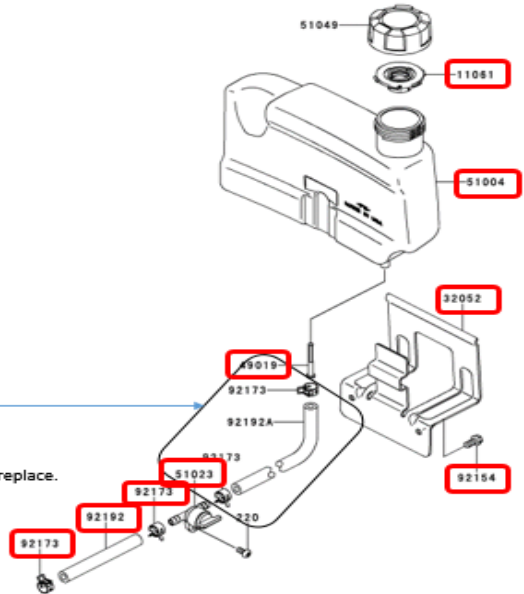

REF	part number	Discription
11011	11011-7025	CASE-AIR FILTER
11013	11013-2232	ELEMENT-AIR FILTER
11029	11029-2025	ELEMENT-ASSY-AIR FILTER
11061	11061-2211	GASKET,PIPE INTAKE
11061A	11061-2212	GASKET,MUFFLER
16060	16060-2217	PIPE-INTAKE
49070	49070-2792	MUFFLER-COMP
49106	49106-2675	COVER-MUFFLER
92004	92004-2162	STUD,6X80
92055	92055-2211	RING-O,31.7MM
92154	92154-2004	BOLT,6X10
92154A	92154-2030	BOLT,6X80
92200	92200-2192	WASHER,6.3X12X1.6
92210	92210-2121	NUT,M6

REF	part number	Discription
11061	11061-2216	GASKET
51049	51049-0707	CAP-TANK
51049A	51049-2106	CAP-TANK
59071	59071-7012	JOINT
92170	92170-2009	CLAMP
92171	92171-2090	CLAMP
92192	92192-1064	TUBE,6.35X12.7X300

REF	part number	Discription
11061	11061-2216	GASKET
32052	32052-2230	BRACKET-TANK
49019	49019-2119	FILTER-FUEL
51004	51004-2117	TANK-FUEL
51023	51023-2175	TAP-ASSY
51049	51049-2087	CAP-TANK,FUEL
92154	92154-1666	BOLT,6X12
92172	92172-2108	SCREW,5X10
92173	92173-1422	CLAMP
92192	92192-1574	TUBE,6.35X12.7X330

- How to replace this part is as follows.
  - Same as A) except for the following point.
  - Removed parts shown in Blue.
  - Replacement parts shown in red.

REF	part number	Discription
11061	11061-2216	GASKET
42036	42036-7015	SLEEVE
51023	51023-2178	TAP-ASSY
51049	51049-0707	CAP-TANK
92170	92170-2009	CLAMP
92192	92192-1200	TUBE,6.35X12.7X315