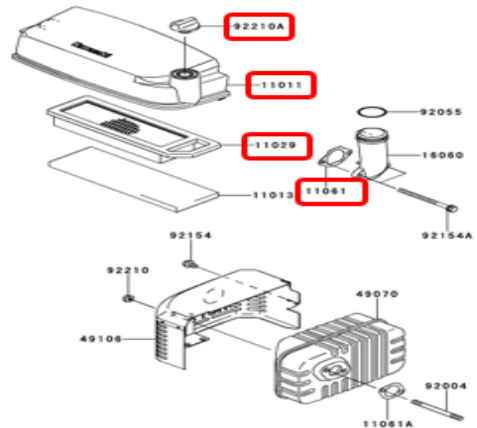

REF	part number	Discription
11011	11011-2372	CASE-AIR FILTER
11013	11013-2232	ELEMENT-AIR FILTER
11029	11029-0018	ELEMENT-ASSY-AIR FILTER
11061	11061-2211	GASKET,PIPE INTAKE
11061A	11061-2212	GASKET,MUFFLER
16060	16060-0044	PIPE-INTAKE
49070	49070-2792	MUFFLER-COMP
49106	49106-2675	COVER-MUFFLER
92004	92004-2162	STUD,6X80
92055	92055-2211	RING-O,31.7MM
92154	92154-1666	BOLT,6X12
92154A	92154-2030	BOLT,6X80
92210	92210-2121	NUT,M6
92210A	92210-2122	NUT,CASE-A/F