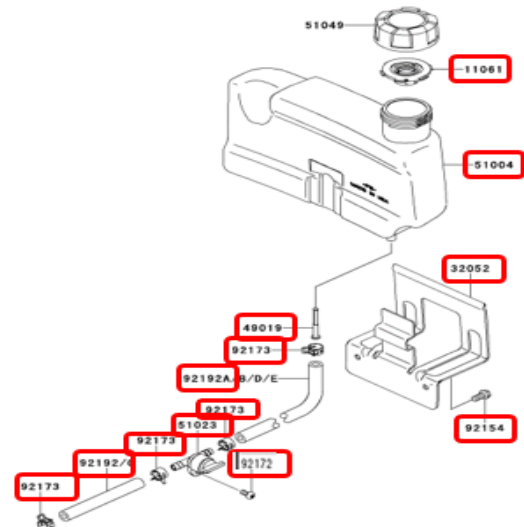

C) Models installed with TAP-ASSY and OIL-FILTER
the following parts will not be required from the kit.

No	Part number	Description	QTY
1	92154-1341	BOLT	1
17	92192-1574	TUBE,6.35X12.7X330	1
18	92192-1579	TUBE,6.35X12.7X100	1
19	92192-1580	TUBE,6.35X12.7X220	1

- How to replace this part is as follows.
  - Same as A) except for the following point.
  - Removed parts shown in Blue.
  - Replacement parts shown in red.

REF	part number	Discription
11061	11061-2216	GASKET
42036	42036-7015	SLEEVE
51023	51023-2178	TAP-ASSY
51049	51049-0707	CAP-TANK
92170	92170-2009	CLAMP
92192	92192-1200	TUBE,6.35X12.7X315

REF	part number	Discription
11061	11061-2216	GASKET
32052	32052-2230	BRACKET-TANK
49019	49019-2119	FILTER-FUEL
51004	51004-2117	TANK-FUEL
51023	51023-2175	TAP-ASSY
51049	51049-2087	CAP-TANK,FUEL
92154	92154-1666	BOLT,6X12
92173	92173-1422	CLAMP
92192C	92192-1582	TUBE,6.35X12.7X115
92192D	92192-1583	TUBE,6.35X12.7X240
92172	92172-2108	SCREW,5X10