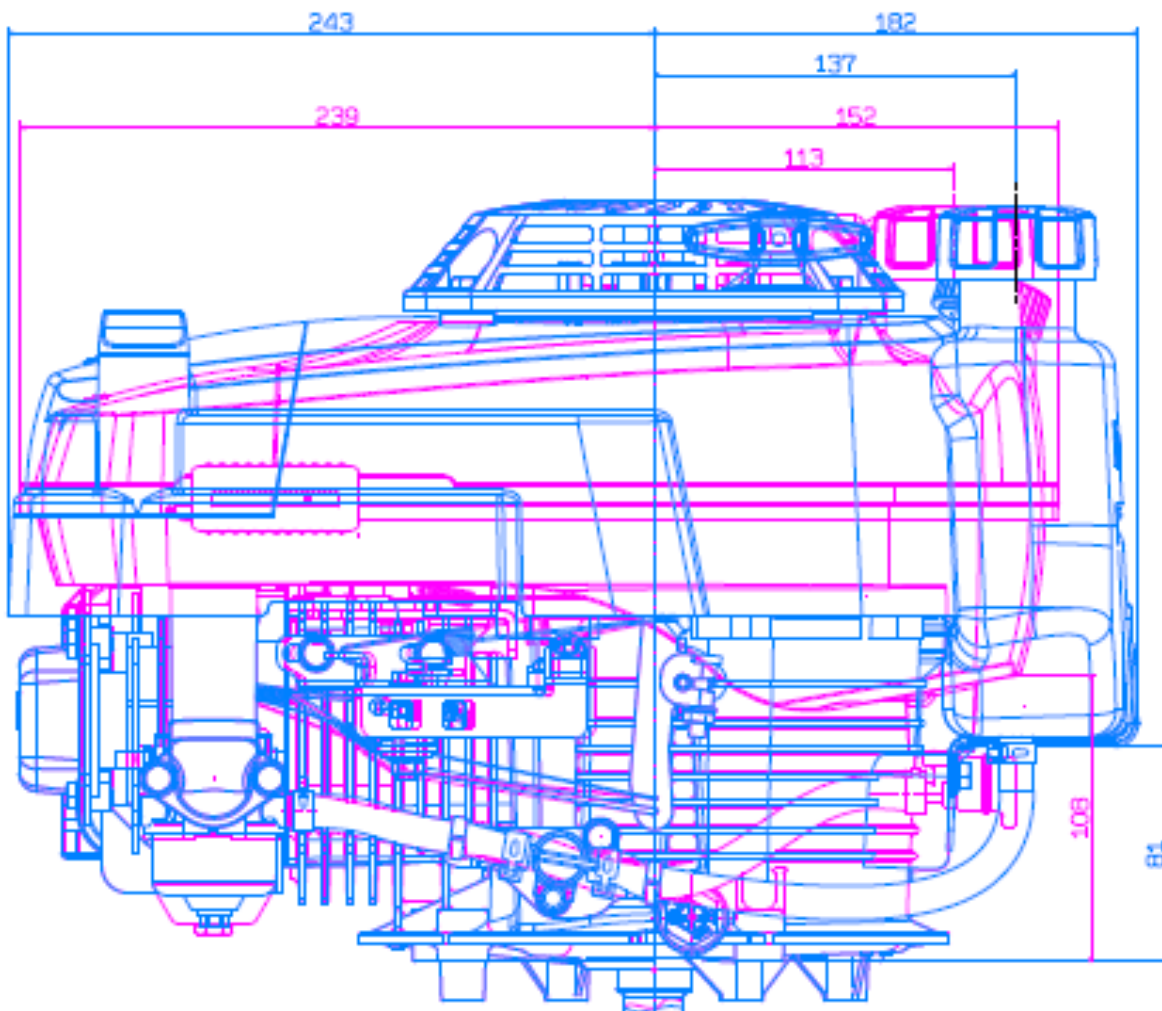

### Replacement of Cover Assembly 16146-2245 with kit 99999-0787

The Cover Assembly with an integrated fuel tank part number 16146-2245 as used on the FJ180V Standard Engine will no longer be available. Kawasaki has registered a replacement cover kit part number 99999-0787 using components from other models to replace this part. The kit can be fitted to most standard engines however when fitted it does increase the footprint of the engine. Please see the diagram below, the red outline is the standard engine with cover 16146-2245 fitted the blue outline is the engine with the new kit 99999-0787 fitted, increasing the rear of the engine by 30mm.