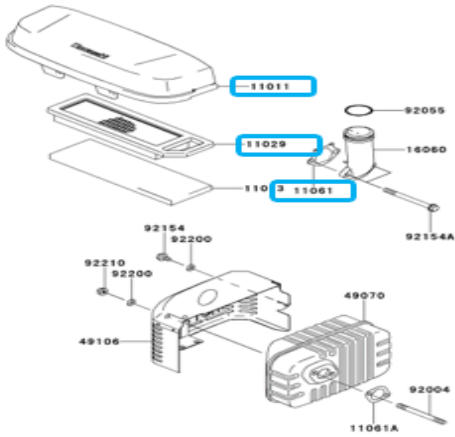

REF	part number	Discription
11011	11011-7025	CASE-AIR FILTER
11013	11013-2232	ELEMENT-AIR FILTER
11029	11029-2025	ELEMENT-ASSY-AIR FILTER
11061	11061-2211	GASKET,PIPE INTAKE
11061A	11061-2212	GASKET,MUFFLER
16060	16060-2217	PIPE-INTAKE
49070	49070-2792	MUFFLER-COMP
49106	49106-2675	COVER-MUFFLER
92004	92004-2162	STUD,6X80
92055	92055-2211	RING-O,31.7MM
92154	92154-2004	BOLT,6X10
92154A	92154-2030	BOLT,6X80
92200	92200-2192	WASHER,6.3X12X1.6
92210	92210-2121	NUT,M6