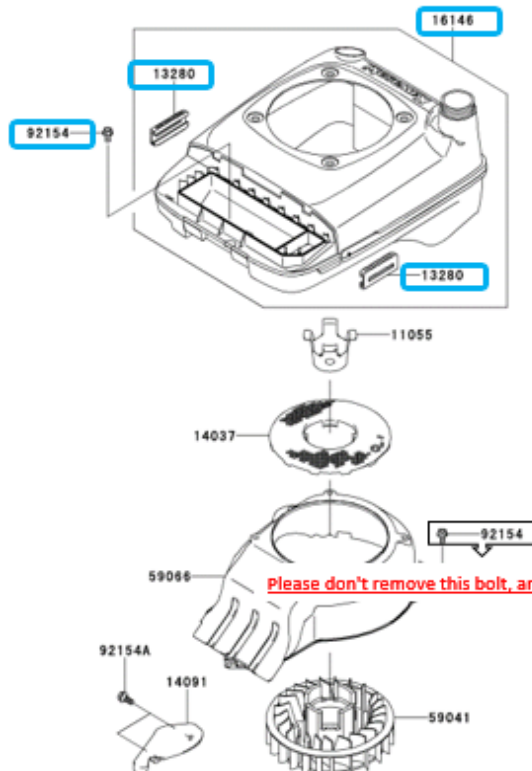

How to select the necessary parts from replacement part

A) If the model is NOT fitted with TAP-ASSY and OIL FILTER the following parts will not be required from the kit.

No	Part number	Description	QTY
1	92154-1341	BOLT	1
2	92154-1707	BOLT	1
18	92192-1579	TUBE,6.35X12.7X100	1
19	92192-1580	TUBE,6.35X12.7X220	1
20	92192-1582	TUBE,6.35X12.7X115	1
21	92192-1583	TUBE,6.35X12.7X240	1

- How to replace this part is as follows.
  - Removed parts shown in Blue.
  - Replacement parts shown in red.

REF	part number	Discription
11055	11055-2014	BRACKET,FAN
13280	13280-7001	HOLDER
14037	14037-2154	SCREEN
14091	14091-2142	COVER
16146	16146-2245	COVER-ASSY
59041	59041-2098	FAN
59066	59066-2812	HOUSING-FAN
92154	92154-2003	BOLT,6X12
92154A	92154-2006	BOLT,M6

REF	part number	Discription
11055	11055-2014	BRACKET,FAN
14037	14037-2154	SCREEN
14091	14091-2140	COVER
14091A	14091-2142	COVER
59041	59041-2098	FAN
59066	59066-2812	HOUSING-FAN
92154	92154-2003	BOLT,6X12
92154A	92154-2006	BOLT,M6
92154B	92154-2013	BOLT,M6