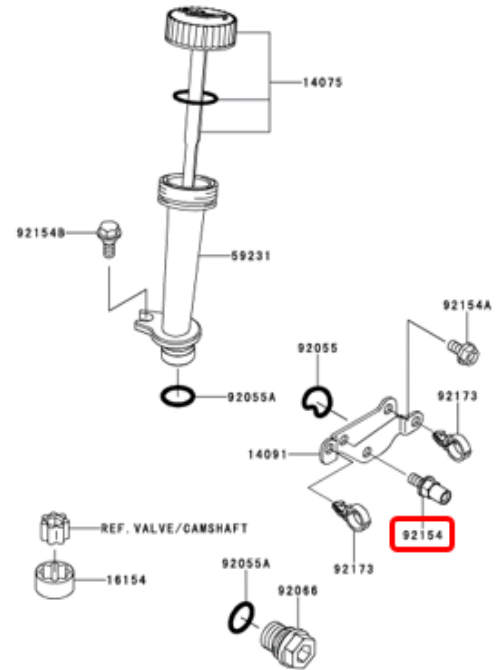

REF	part number	Discription
14075	14075-2060	CAP-ASSY
14091	14091-2139	COVEROIL FILTER
16154	16154-7002	ROTOR-PUMP
59231	59231-2099	FILLER
92055	92055-2212	RING-O
92055A	92055-2214	RING-O, 15.8X2.4
92066	92066-2257	PLUG
92154	92154-2003	BOLT,6X12
92154A	92154-2006	BOLT,M6
92171	92171-7014	CLAMP

REF	part number	Discription
14075	14075-0032	CAP-ASSY
14091	14091-2139	COVEROIL FILTER
16154	16154-7002	ROTOR-PUMP
59231	59231-2099	FILLER
92055	92055-2212	RING-O
92055A	92055-2214	RING-O, 15.8X2.4
92066	92066-2257	PLUG
92154	92154-1341	BOLT
92154A	92154-2003	BOLT,6X12
92154B	92154-2006	BOLT,M6
92173	92173-1439	CLAMP