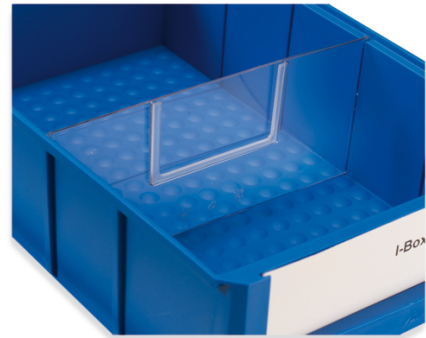

Divider made of SAN for wide shelf bin

transparent

- With integrated label holders
- for wide shelf bins
- 183 mm breit
- 183 mm wide

EAN	4007228780208
Bags per box	0
Min. order quantity	10
Cartons per layer	0
Colour	transparent
Depth	0
Gross kg	0.23
Gross Weight kg package	0.23
Gross Weight kg pallet	0
Height	0
Height pallet	0
Layers	0
Length pallet	0
Net kg	0,023
Pieces / layer	0
Pieces / pallet or crate	0
PU	10
Sum cartons	0
Volume m3	0
Width	183
Width pallet	0